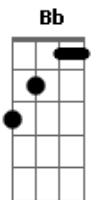

© ukulele-chords.com