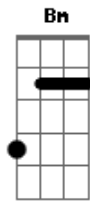

© ukulele-chords.com