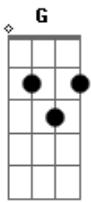

Zucchero - Wonderful Life

Tom: G

Intro: Em C G G
Em C G G

Em C G
Here I go, out to sea again
G Em
The sunshine fills my hair
C G G
And dreams hang in the air
Em C G
Gulls in the sky and in my blue eye
G Em
You know it feels unfair
C G G
There's magic everywhere
Em Bm
Look at me standing
G Am
Here on my own again
Em Bm G Am
Up straight in the sunshine
Em G
No need to run and hide
Em C D
It's a wonderful, wonderful life
Em G
No need to laugh and cry
Em C D

It's a wonderful, wonderful life

Em C G
The sun's in your eyes, the heat is in your hair
G Em
They seem to hate you
C G G
Because you're there
Em C G
And I need a friend, oh I need a friend
G Em
To make me happy
C G G
Not stand here on my own
Em Bm
Look at me standing
G Am
Here on my own again
Em Bm G Am
Up straight in the sunshine
Em G
No need to run and hide
Em C D
It's a wonderful, wonderful life
Em G
No need to laugh and cry
Em C D
It's a wonderful, wonderful life

Acordes

© ukulele-chords.com