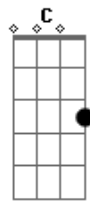

© ukulele-chords.com