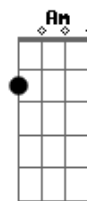

© ukulele-chords.com