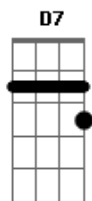

© ukulele-chords.com