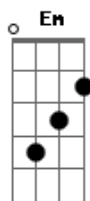

© ukulele-chords.com