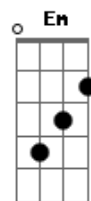

© ukulele-chords.com