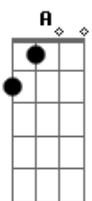

© ukulele-chords.com