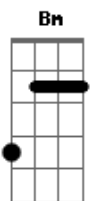

© ukulele-chords.com