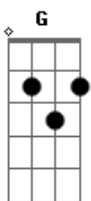

Zolli - Already Home

tom:
G
I'm running out of time
C D
I've gotta pick up my soul
G Bm
I wanna feel the wind in my hair
C D
I wanna feel it all
Em C
I'm out of place
Em C
I'm out of town
Em C
I miss your face
Em C
I miss your sound
D D7
I'll make it up to you, you know, somehow
G Bm C
Deep down my heart, deep down my soul
D G
I'm feeling already home
G Bm C
Deep down my heart, deep down my soul
D Em
I'm feeling already home
Em Bm C G
Deep down my heart, deep down my soul
Am D G
I'm feeling already home
G Bm
I'm staring at the harvest
C D
I'm not falling behind
G Bm
All the stars are closer
C D
As we walk in the park
Em C

I'm out of place
Em C
I'm out of town
Em C
I miss your face
Em C
I miss your sound
D D7
I'll make it up to you, you know, somehow
G Bm C
Deep down my heart, deep down my soul
D G
I'm feeling already home
G Bm C
Deep down my heart, deep down my soul
D Em
I'm feeling already home
Em Bm C G
Deep down my heart, deep down my soul
Am D G
I'm feeling already home
Em A
You used to say that you loved Bob
Em A
And now I sing Like a Rolling Stone
C D
Can't you see that we are falling?
G D C
And that's not part of the show
D
Cause I know
G Bm C
Deep down my heart, deep down my soul
D G
I'm feeling already home
G Bm C
Deep down my heart, deep down my soul
D Em
I'm feeling already home
Em Bm C G
Deep down my heart, deep down my soul
Am D G
I'm feeling already home
Am D G
I'm feeling already home

Acordes

© ukulele-chords.com