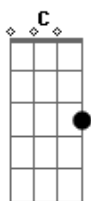

© ukulele-chords.com