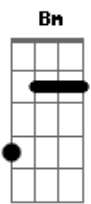

C D

I wanna feel it all

Em C

I'm out of place

Em C

I'm out of town

Em C

I miss your face

G Bm C

Deep down my heart, deep down my soul

D G

I'm feeling already home

G Bm C

Deep down my heart, deep down my soul

D Em

I'm feeling already home

Em Bm C G

Deep down my heart, deep down my soul

Am D G

I'm feeling already home

Am D G

I'm feeling already home

Acordes

© ukulele-chords.com