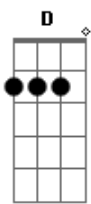

© ukulele-chords.com