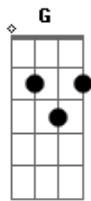

Zolita - What If

tom:

C (forma dos acordes no tom de G)

Capostrate na 5ª casa

Feels like poison
Having these thoughts around you
Cause if I think too loud
You might hear the doubts
Just avoid it
Play it off like we're perfect
Deep under the surface
We both know
That something ain't working
Do I pick up the pieces or leave 'em
You're asleep while I stare at the ceiling, thinking
What if I lose all that we have?
What if forever's a year and a half?
What if when I pick door number two
All I ever do is look for you
What if our love turns into hate
What if we're building this all just to break
I don't wanna say that's what this is but what if
What if it is?
What if?
What if?
Maybe we're holding each other back
Without me you could be the best version of you
Should walk away if I love you
But I hope that one day you'll get better

Someday we'll find our way back together
(We'll find our way)

Cause what if I lose all that we have?
What if forever's a year and a half?
What if when I pick door number two
All I ever do is look for you
What if our love turns into hate?
What if we're building this all just to break?
I don't wanna say that's what this is but what if
What if?
What if one day when I hear this song
Say I knew it all along
Or will we listen and laugh
Went to hell but we came back
One day when I hear this song
I'll still wish that I was wrong
Or will we listen and laugh
Went to hell but we came back
What if I lose all that we have?
What if forever's a year and a half?
I don't wanna say that's what this is but what if?
What if our love turns into hate?
What if we're building this all just to break
I don't wanna say that's what this is but what if
What if it is?
What if?
What if?
But what if?

Acordes

© ukulele-chords.com

© ukulele-chords.com

© ukulele-chords.com

© ukulele-chords.com