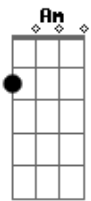

© ukulele-chords.com