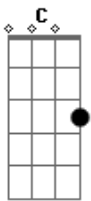

Someday we'll find our way back together
(We'll find our way)

Cause what if I lose all that we have?
What if forever's a year and a half?
What if when I pick door number two
All I ever do is look for you
What if our love turns into hate?
What if we're building this all just to break?
I don't wanna say that's what this is but what if
What if?
What if one day when I hear this song
Say I knew it all along
Or will we listen and laugh
Went to hell but we came back
One day when I hear this song
I'll still wish that I was wrong
Or will we listen and laugh
Went to hell but we came back
What if I lose all that we have?
What if forever's a year and a half?
I don't wanna say that's what this is but what if?
What if our love turns into hate?
What if we're building this all just to break
I don't wanna say that's what this is but what if
What if it is?
What if?
What if?
But what if?

Acordes

© ukulele-chords.com