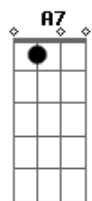

C D7 G
Lá no galpão pendurado meu velho laço de couro

Acordes

© ukulele-chords.com

© ukulele-chords.com

© ukulele-chords.com

© ukulele-chords.com

© ukulele-chords.com