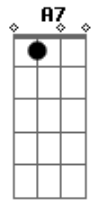

C D7 G
Lá no galpão pendurado meu velho laço de couro

Acordes

© ukulele-chords.com

© ukulele-chords.com

© ukulele-chords.com

© ukulele-chords.com

© ukulele-chords.com