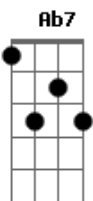

© ukulele-chords.com