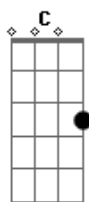

© ukulele-chords.com