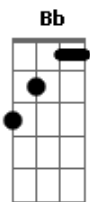

© ukulele-chords.com