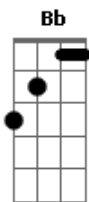

© ukulele-chords.com