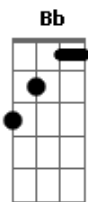

© ukulele-chords.com