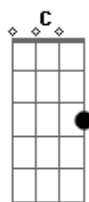

© ukulele-chords.com