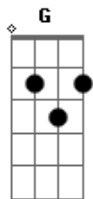

Warren Zevon - Please Stay

tom:

Intro: C G C G

G C G
Please stay, Please stay

C
Two words I've thought

C F
I'd never learn to say

C G C
Don't go away, Please stay

G C G
Don't leave me here

C C
When so many things so hard

F
To see are clear

C G C
I need you near to me

F G F
Will you stay with me till the end?

When there's nothing left

C F
But you and me and the wind

G F

We'll never know till we try
C G
To find the other side of goodbye

(G C G)
(C C F)
(C G C)

F G F
Will you stay with me till the end?

When there's nothing left

C F
But you and me and the wind

G F
We'll never know till we try

C G
To find the other side of goodbye

G C G
Please stay, Please stay

C C F
Two words I never thought learn to say

C G C
Don't go away, Please stay

G C
Please stay

Acordes

© ukulele-chords.com

© ukulele-chords.com

© ukulele-chords.com