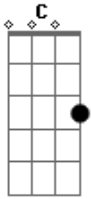

Warren Zevon - Please Stay

tom:

Intro: C G C G

G C G
Please stay, Please stay

C
Two words I've thought
C F

I'd never learn to say
C G C
Don't go away, Please stay

G C G
Don't leave me here

C C
When so many things so hard

F
To see are clear
C G C

I need you near to me

F G F
Will you stay with me till the end?

When there's nothing left

C F
But you and me and the wind
G F

Acordes

© ukulele-chords.com

© ukulele-chords.com

© ukulele-chords.com

We'll never know till we try
C G
To find the other side of goodbye

(G C G)
(C C F)
(C G C)

F G F
Will you stay with me till the end?

When there's nothing left

C F
But you and me and the wind