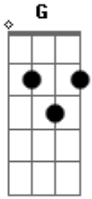

Warren Zevon - Please Stay

tom:

Intro: C G C G

G C G
Please stay, Please stay

C
Two words I've thought
C F

I'd never learn to say
C G C
Don't go away, Please stay

G C G
Don't leave me here

C C
When so many things so hard

F
To see are clear
C G C

I need you near to me

F G F
Will you stay with me till the end?

When there's nothing left

C F
But you and me and the wind
G F

Acordes

© ukulele-chords.com

© ukulele-chords.com

© ukulele-chords.com

We'll never know till we try
C G
To find the other side of goodbye

(G C G)
(C C F)
(C G C)

F G F
Will you stay with me till the end?

When there's nothing left

C F
But you and me and the wind