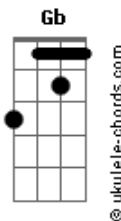

ZeRO - Road To Hide

tom:

Intro: **Dbm** **B** **Dbm** **B**
Dbm **B** **Dbm** **B**

[Primeira Parte]

Dbm
 One o'clock in the morning

The rain begins to cry

B
 There's no one there for me

It's plain to see

B
 Ah-ah ah ah ah ah ah ah ah ah

[Segunda Parte]

Nem vou voltar

Nem quero entender o que foi pra mim

Já foi sem fim

Dbm
 I ran the red light

Acordes

I increased the speed out

B
 No coming back, you see

The end is clear to me

[Ponte 2] **Dbm** **E** **Gb**

Dbm **E** **Gb**

Dbm **E** **Gb**

Dbm **E** **Gb**

Dbm **E** **Gb**

Dbm **E** **Gb**