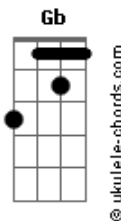

# ZeRO - Road To Hide

tom:

Intro: **Dbm** **B** **Dbm** **B**  
**Dbm** **B** **Dbm** **B**

[Primeira Parte]

**Dbm**  
 One o'clock in the morning

The rain begins to cry

**B**  
 There's no one there for me

It's plain to see

**Dbm**  
 Another life

Another road to hide

**B**  
 I couldn't save you

Save me from this

[Ponte]

**Dbm**  
 Ah ah ah ah ah ah ah ah ah

**B**  
 Ah-ah ah ah ah ah ah ah ah ah

**Dbm**  
 Ah ah ah ah ah ah ah ah ah

**B**  
 Ah-ah ah ah ah ah ah ah ah ah

[Segunda Parte]

Nem vou voltar

Nem quero entender o que foi pra mim

Já foi sem fim

**Dbm**  
 I ran the red light

## Acordes

I increased the speed out

**B**  
 No coming back, you see

The end is clear to me

[Ponte 2] **Dbm** **E** **Gb**  
**Dbm** **E** **Gb**  
**Dbm** **E** **Gb**  
**Dbm** **E** **Gb**  
**Dbm** **E** **Gb**