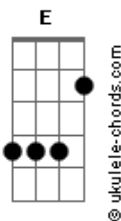

ZeRO - Road To Hide

tom:

Intro: **Dbm** **B** **Dbm** **B**
Dbm **B** **Dbm** **B**

[Primeira Parte]

Dbm
 One o'clock in the morning

The rain begins to cry

B
 There's no one there for me

It's plain to see

B
 Ah-ah ah ah ah ah ah ah ah ah

[Segunda Parte]

Nem vou voltar

Nem quero entender o que foi pra mim

Já foi sem fim

Dbm
 I ran the red light

Acordes

I increased the speed out

B
 No coming back, you see

The end is clear to me

[Ponte 2] **Dbm** **E** **Gb**

Dbm **E** **Gb**

Dbm **E** **Gb**

Dbm **E** **Gb**

Dbm **E** **Gb**

Dbm **E** **Gb**