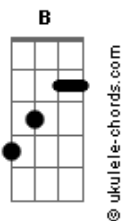

# ZeRO - Road To Hide

tom:

Intro: **Dbm** **B** **Dbm** **B**  
**Dbm** **B** **Dbm** **B**

[Primeira Parte]

**Dbm**  
 One o'clock in the morning

The rain begins to cry

**B**  
 There's no one there for me

It's plain to see

**Dbm**  
 Another life

Another road to hide

**B**  
 I couldn't save you

Save me from this

[Ponte]

**Dbm**  
 Ah ah ah ah ah ah ah ah ah

**B**  
 Ah-ah ah ah ah ah ah ah ah ah

**Dbm**  
 Ah ah ah ah ah ah ah ah ah

**B**  
 Ah-ah ah ah ah ah ah ah ah ah

[Segunda Parte]

Nem vou voltar

Nem quero entender o que foi pra mim

Já foi sem fim

**Dbm**  
 I ran the red light

## Acordes

I increased the speed out

**B**  
 No coming back, you see

The end is clear to me

[Ponte 2] **Dbm** **E** **Gb**  
**Dbm** **E** **Gb**  
**Dbm** **E** **Gb**  
**Dbm** **E** **Gb**  
**Dbm** **E** **Gb**