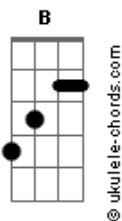

ZeRO - Road To Hide

tom:

Intro: **Dbm** **B** **Dbm** **B**
Dbm **B** **Dbm** **B**

[Primeira Parte]

Dbm
 One o'clock in the morning

The rain begins to cry

B
 There's no one there for me

It's plain to see

B
 Ah-ah ah ah ah ah ah ah ah ah

[Segunda Parte]

Nem vou voltar

Nem quero entender o que foi pra mim

Já foi sem fim

Dbm
 I ran the red light

Acordes

I increased the speed out

B
 No coming back, you see

The end is clear to me

[Ponte 2] **Dbm** **E** **Gb**

Dbm **E** **Gb**

Dbm **E** **Gb**

Dbm **E** **Gb**

Dbm **E** **Gb**

Dbm **E** **Gb**