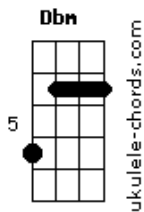

# ZeRO - Road To Hide

tom:

Intro: **Dbm** **B** **Dbm** **B**  
**Dbm** **B** **Dbm** **B**

[Primeira Parte]

**Dbm**  
 One o'clock in the morning

The rain begins to cry

**B**  
 There's no one there for me

It's plain to see

**Dbm**  
 Another life

Another road to hide

**B**  
 I couldn't save you

Save me from this

[Ponte]

**Dbm**  
 Ah ah ah ah ah ah ah ah ah

**B**  
 Ah-ah ah ah ah ah ah ah ah ah

**Dbm**  
 Ah ah ah ah ah ah ah ah ah

**B**  
 Ah-ah ah ah ah ah ah ah ah ah

[Segunda Parte]

Nem vou voltar

Nem quero entender o que foi pra mim

Já foi sem fim

**Dbm**  
 I ran the red light

## Acordes

I increased the speed out

**B**  
 No coming back, you see

The end is clear to me

[Ponte 2] **Dbm** **E** **Gb**  
**Dbm** **E** **Gb**  
**Dbm** **E** **Gb**  
**Dbm** **E** **Gb**  
**Dbm** **E** **Gb**