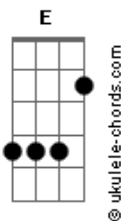

# ZeRO - Road To Hide

tom:

Intro: **Dbm** **B** **Dbm** **B**  
**Dbm** **B** **Dbm** **B**

[Primeira Parte]

**Dbm**  
 One o'clock in the morning

The rain begins to cry

**B**  
 There's no one there for me

It's plain to see

**Dbm**  
 Another life

Another road to hide

**B**  
 I couldn't save you

Save me from this

[Ponte]

**Dbm**  
 Ah ah ah ah ah ah ah ah ah

**B**  
 Ah-ah ah ah ah ah ah ah ah ah

**Dbm**  
 Ah ah ah ah ah ah ah ah ah

**B**  
 Ah-ah ah ah ah ah ah ah ah ah

[Segunda Parte]

Nem vou voltar

Nem quero entender o que foi pra mim

Já foi sem fim

**Dbm**  
 I ran the red light

## Acordes

I increased the speed out

**B**  
 No coming back, you see

The end is clear to me

[Ponte 2] **Dbm** **E** **Gb**  
**Dbm** **E** **Gb**  
**Dbm** **E** **Gb**  
**Dbm** **E** **Gb**  
**Dbm** **E** **Gb**