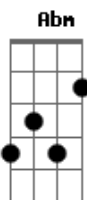

You just take me up to bring me down

Abm Eb7

Closure, midnight brings some closure

Every you time you show up

Angels with some broken wings, a bullet and a clover

Wish I never knew ya

You just take me down down down

(FALADO)

Dois pares, reis e rainhas, uma mão de mestre

0 ás na manga guardado para o momento perfeito

Revelaram uma carta qualquer, mas não importava mais

É mais fácil formar um par no baralho do que no nosso outro jogo

As vezes, as viradas são o que tornam a partida mais emocionante

E eu não tô falando sobre as cartas

Eu sou o rei do blefe, já que todos aqui estão mentindo sobre alguma coisa

Não jogamos com cartas, jogamos com pessoas

Por isso nunca aposte mais do que você pode perder

(Abm Eb7)

Abm Eb7 Abm

Eu não previ

0 que aconteceu

Pensei que era amor

Mas você me perdeu

(Pausa)

(Abm Eb7 Dbm B Gb) 4x

Abm Eb7

It's over, I just barely know ya

We're just going down, down, down, down, down

It's over, two knives on my shoulder

You just take me up to bring me down

Abm Eb7

Closure, midnight brings some closure

Every you time you show up

Angels with some broken wings, a bullet and a clover

Wish I never knew ya

You just take me down down down

Acordes