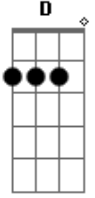

Zerky - Make Me Wanna

Tom: **D**
Intro: **D Bm A Dbm**

D Bm
Oh, i know that i feel This way **A Dbm**
D Bm A Dbm

Don't u no that feel the same

You make me wanna Sing **D**

You make me wanna scream **Bm**

You make me wanna **A** Fall in love **Dbm** again

Acordes

© ukulele-chords.com