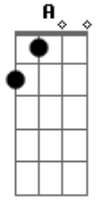

And again
Gbm E
D

Yeah
Gbm E D
Wanna put this song on re

Acordes

© ukulele-chords.com