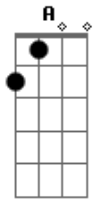

And again
Gbm E
D

Yeah
Gbm E D
Wanna put this song on re

Acordes

© ukulele-chords.com