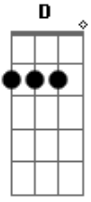

And again
Gbm E
D

Yeah
Gbm E D
Wanna put this song on re

Acordes

© ukulele-chords.com

© ukulele-chords.com

© ukulele-chords.com

© ukulele-chords.com

© ukulele-chords.com