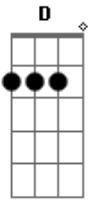

And again
Gbm E
D

Yeah
Gbm E D
Wanna put this song on re

Acordes

© ukulele-chords.com

© ukulele-chords.com

© ukulele-chords.com

© ukulele-chords.com

© ukulele-chords.com