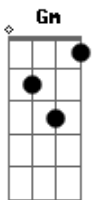

Zenaldo - Metafísica

tom:

Dm

Intro: Dm Dm7 Dm Bb
Dm Gm A7 Dm

Dm Dm Gm7

A rua feita de cal

Dm Dm Gm7

O homem talvez do pó

(Dm Dm7 Dm Bb)

(Dm Gm A7 Dm)

(Dm Dm7 Dm7)

(Dm Bb Dm Dm)

Acordes

© ukulele-chords.com

© ukulele-chords.com

© ukulele-chords.com