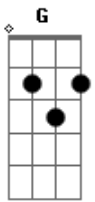

© ukulele-chords.com