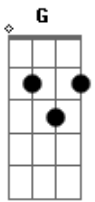

Zella Day - Blood On The Mattress

tom:

Intro: **Em** **C** **G** **G**
Em **C** **G** **G**

[Primeira Parte]

G **Bm** **C** **G**
 Blood on the mattress, sweat on the ceiling
G **Bm** **C** **G**
 Shadows are dancing all across the wall
G **Bm** **C** **G**
 They call that hashin' out the passion
G **Bm** **C** **G**
 Tie me up, t-t-tear me apart

[Refrão]

G **Em** **C** **G**
 And I got tossed in the tide of your rose
G **Em** **C** **G**
 Well, under the night, you were mine, I was yours

[Segunda Parte]

G **Bm** **C** **G**
 Let the parade run over and over
G **Bm** **C** **G**
 And watch the town drunk try to get sober

[Ponte]

Am **D** **G** **Em** **G**
 Watching you come undone in the backseat, rubbing my eyes
Am **Bm** **Em** **Am**
 All the light, it shines for you
Am **D** **G** **Em** **Am**
 Spending all my time in a bed between your thighs
Am **D**
 Don't think I'll ever be through with you

[Refrão]

G **Em** **C** **G**
 And I got tossed in the tide of your rose
G **Em** **C** **G**
 Well, under the night, you were mine, I was yours

Acordes

© ukulele-chords.com

© ukulele-chords.com

© ukulele-chords.com