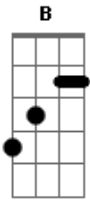

Zelda - Majora's Mask - Tat! And Tael Meet Again

Tom: **D**

Violão 1

Violão 1 - Standard (**E A D G B E**)
Violão 2 - Drop **D** (**D A D G B E**)

Violão 2

Violão 1

Violão 1

Violão 2

Violão 2

Acordes

© ukulele-chords.com

© ukulele-chords.com

© ukulele-chords.com

© ukulele-chords.com

© ukulele-chords.com