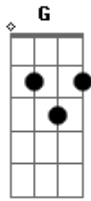

Zelda - Majora's Mask - Tat! And Tael Meet Again

Tom: **D**

Violão 1

Violão 1 - Standard (**E A D G B E**)
Violão 2 - Drop **D** (**D A D G B E**)

Violão 2

Violão 1

Violão 1

Violão 2

Violão 2

Acordes

© ukulele-chords.com

© ukulele-chords.com

© ukulele-chords.com

© ukulele-chords.com

© ukulele-chords.com