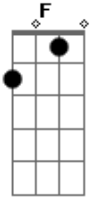

Zelda - Lost Woods

Tom: **F**

Acordes

© ukulele-chords.com