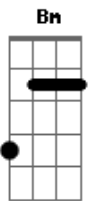

Zedd - Daisy

Tom: D
Intro: D

Verso:
D Em Bm
Daisy, always climbing up the same tree
A D Em Bm A
Finding love in all the wrong scenes, Daisy, you got me
D Em Bm
Daisy, always walking down the wrong streets
A D Em Bm A
Starting fires out of dead weeds, Daisy, you got me

G A Bm A G
Let me show you how a kiss should taste
A D A Bm A G
Trust me, I won't give your heart away
Gb Bm A E
Why you running, running when you got it right here?
Gb G Gm
Oh, I would love you if you let me

G A Bm A G
I won't give your heart away
Gb Bm A G
Why you running, running when you got it right here?

Acordes

© ukulele-chords.com

© ukulele-chords.com

© ukulele-chords.com

© ukulele-chords.com

© ukulele-chords.com