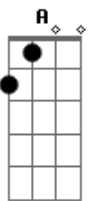

Zedd - Daisy

Tom: D
Intro: D

Verso:
D Em Bm
Daisy, always climbing up the same tree
A D Em Bm A
Finding love in all the wrong scenes, Daisy, you got me
D Em Bm
Daisy, always walking down the wrong streets
A D Em Bm A
Starting fires out of dead weeds, Daisy, you got me

G A Bm A G
Let me show you how a kiss should taste
A D A Bm A G
Trust me, I won't give your heart away
Gb Bm A E
Why you running, running when you got it right here?
Gb G Gm
Oh, I would love you if you let me

G A Bm A G
I won't give your heart away
Gb Bm A G
Why you running, running when you got it right here?

Acordes

© ukulele-chords.com

© ukulele-chords.com

© ukulele-chords.com

© ukulele-chords.com

© ukulele-chords.com