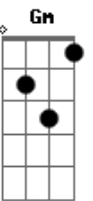

© ukulele-chords.com