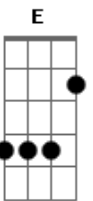

© ukulele-chords.com