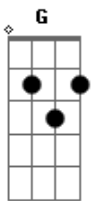

Zedd - Daisy

Tom: D
Intro: D

Verso:
D Em Bm
Daisy, always climbing up the same tree
A D Em Bm A
Finding love in all the wrong scenes, Daisy, you got me
D Em Bm
Daisy, always walking down the wrong streets
A D Em Bm A
Starting fires out of dead weeds, Daisy, you got me

Refrão:
G A Bm A G
Let me show you how a kiss should taste
A D A Bm A G
Trust me, I won't give your heart away
Gb Bm A E
Why you running, running when you got it right here?
Gb G Gm D
Oh, I would love you if you let me

G A Bm A G
Let me show you how a kiss should taste
A D A Bm A G
Trust me, I won't give your heart away
Gb Bm A E
Why you running, running when you got it right here?
Gb G Gm
Oh, I would love you if you let me

G A Bm A G
I won't give your heart away
Gb Bm A G
Why you running, running when you got it right here?

Acordes

© ukulele-chords.com

© ukulele-chords.com

© ukulele-chords.com

© ukulele-chords.com

© ukulele-chords.com