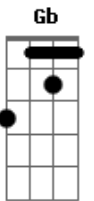

Zedd - Daisy

Tom: D
Intro: D

Verso:
D Em Bm
Daisy, always climbing up the same tree
A D Em Bm A
Finding love in all the wrong scenes, Daisy, you got me
D Em Bm
Daisy, always walking down the wrong streets
A D Em Bm A
Starting fires out of dead weeds, Daisy, you got me

G A Bm A G
Let me show you how a kiss should taste
A D A Bm A G
Trust me, I won't give your heart away
Gb Bm A E
Why you running, running when you got it right here?
Gb G Gm
Oh, I would love you if you let me

G A Bm A G
I won't give your heart away
Gb Bm A G
Why you running, running when you got it right here?

Acordes

© ukulele-chords.com

© ukulele-chords.com

© ukulele-chords.com

© ukulele-chords.com

© ukulele-chords.com