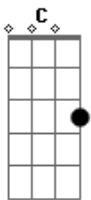

[Refrão]

Am D
Cause you are the piece of me
Em Bm C
I wish I didn't need
Am D
Chasing relentlessly
Em Bm C
Still fight and I don't know why

[Ponte]

Am D Em Bm C
If our love is tragedy why are you my remedy
Am D Em Bm C
If our love's insanity why are you my clarity

(Am D Em Bm C)
(Am D Em Bm C)

[Ponte]

Am D Em Bm C
If our love is tragedy why are you my remedy
Am D Em Bm C
If our love's insanity why are you my clarity

[Segunda Parte]

Am D
walk on through a red parade
Em Bm C
And refuse to make amends
Am D
It cuts deep through our ground
Em Bm C
And makes us forget all common sense
Am D
Don't speak as I try to leave
Em Bm C
Cause we both know what we'll choose
Am D
If you pull, then I'll push too deep
Em Bm C
And I'll fall right back to you

[Refrão]

Am D
Cause you are the piece of me
Em Bm C
I wish I didn't need
Am D
Chasing relentlessly
Em Bm C
Still fight and I don't know why

[Ponte]

Am D Em Bm C
If our love is tragedy why are you my remedy
Am D Em Bm C
If our love's insanity why are you my clarity

Am D Em Bm C
Why are you my clarity
Am D Em Bm C
Why are you my remedy
Am D Em Bm C
Why are you my clarity
Am D Em Bm C
Why are you my remedy

[Ponte]

Am D Em Bm C
If our love is tragedy why are you my remedy
Am D Em Bm C
If our love's insanity why are you my clarity

Acordes

© ukulele-chords.com