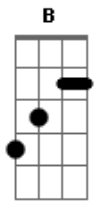

© ukulele-chords.com