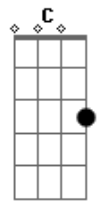

© ukulele-chords.com