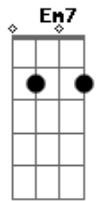

© ukulele-chords.com