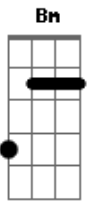

© ukulele-chords.com