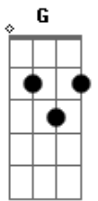

© ukulele-chords.com