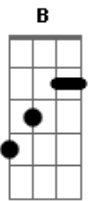

© ukulele-chords.com