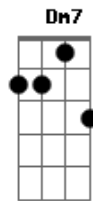

© ukulele-chords.com