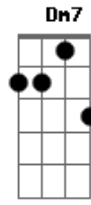

© ukulele-chords.com