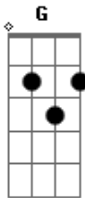

Zé Ramalho - Knockin' On Heavens Door

Tom: G

Intro: G D Am C (4X)

G D Am
Mama, take this badge off of me
G D C
I can't use it anymore.
G D Am
It's gettin' dark, too dark for me to see
G D C
I feel like I'm knockin' on heaven's door.

G D Am
Knock, knock, knockin' on heaven's door
G D C
Knock, knock, knockin' on heaven's door
G D Am
Knock, knock, knockin' on heaven's door
G D C
Knock, knock, knockin' on heaven's door

G D Am
Mama, put my guns in the ground
G D C
I can't shoot them anymore.
G D Am
That long black cloud is comin' down
G D C
I feel like I'm knockin' on heaven's door.

G D Am
Knock, knock, knockin' on heaven's door
G D C
Knock, knock, knockin' on heaven's door
G D Am
Knock, knock, knockin' on heaven's door
G D C
Knock, knock, knockin' on heaven's door
G D Am
Knock, knock, knockin' on heaven's door
G D C
Knock, knock, knockin' on heaven's door

Acordes