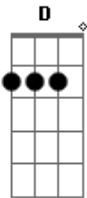

© ukulele-chords.com