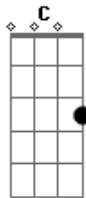

© ukulele-chords.com