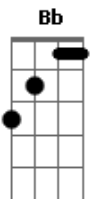

© ukulele-chords.com