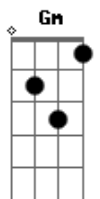

© ukulele-chords.com