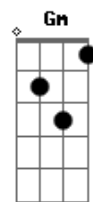

© ukulele-chords.com