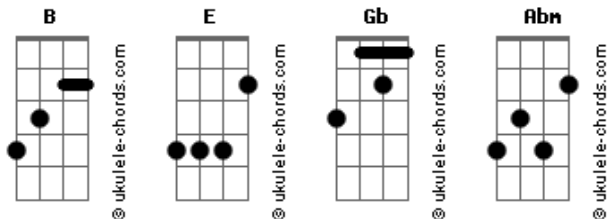

Zara Larsson - She's Not Me Pate 1

Tom: B
Intro: E Gb Abm B

E Gb
She doesn't love you like I do
Abm B
She doesn't have my name
E Gb
However she tries to act like it
Abm B
She'll never be the same

E Gb
But she's new and she's beautiful
Abm B
You've never been in a fight
E Gb
Yeah it's awfully perfect now
Abm B
But you just know deep inside

E Gb
She's not me
Abm B
She's not me
E Gb
She's not me, baby
Abm B
She's not me

E Gb

Acordes

Does she make you feel wanted like I did
Abm B
Make you feel like you're the one thing that matters
E Gb
You let her head rest on your chest
Abm B
But when you close your eyes

E Gb
You'll be seeing my face again
Abm B
I'll be crossing your mind
E Gb
You'll be dreaming on places we went
Abm B
And then you'll wake up to find

E Gb
That she's not me
Abm B
She's not me
E Gb
She's not me, remember
Abm B
That she's not me