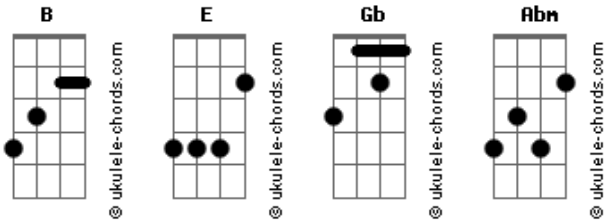

Zara Larsson - She's Not Me Pate 1

Tom: B
Intro: E Gb Abm B

E Gb
She doesn't love you like I do
Abm B
She doesn't have my name
E Gb
However she tries to act like it
Abm B
She'll never be the same

E Gb
But she's new and she's beautiful
Abm B
You've never been in a fight
E Gb
Yeah it's awfully perfect now
Abm B
But you just know deep inside

E Gb
She's not me
Abm B
She's not me
E Gb
She's not me, baby
Abm B
She's not me

E Gb

Acordes

Does she make you feel wanted like I did
Abm B
Make you feel like you're the one thing that matters
E Gb
You let her head rest on your chest
Abm B
But when you close your eyes

E Gb
You'll be seeing my face again
Abm B
I'll be crossing your mind
E Gb
You'll be dreaming on places we went
Abm B
And then you'll wake up to find

E Gb
That she's not me
Abm B
She's not me
E Gb
She's not me, remember
Abm B
That she's not me