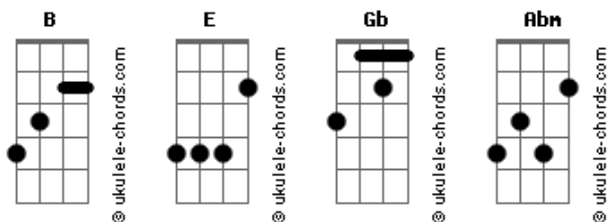

Zara Larsson - She's Not Me Pate 1

Tom: B
Intro: E Gb Abm B

E Gb
She doesn't love you like I do
Abm B
She doesn't have my name
E Gb
However she tries to act like it
Abm B
She'll never be the same

E Gb
But she's new and she's beautiful
Abm B
You've never been in a fight
E Gb
Yeah it's awfully perfect now
Abm B
But you just know deep inside

E Gb
She's not me
Abm B
She's not me
E Gb
She's not me, baby
Abm B
She's not me

E Gb

Acordes

Does she make you feel wanted like I did
Abm B
Make you feel like you're the one thing that matters
E Gb
You let her head rest on your chest
Abm B
But when you close your eyes

E Gb
You'll be seeing my face again
Abm B
I'll be crossing your mind
E Gb
You'll be dreaming on places we went
Abm B
And then you'll wake up to find

E Gb
That she's not me
Abm B
She's not me
E Gb
She's not me, remember
Abm B
That she's not me