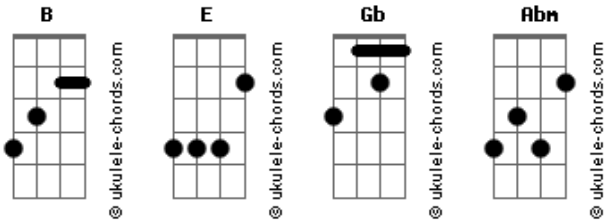

# Zara Larsson - She's Not Me Pate 1

Tom: B  
Intro: E Gb Abm B

E Gb  
She doesn't love you like I do  
Abm B  
She doesn't have my name  
E Gb  
However she tries to act like it  
Abm B  
She'll never be the same

E Gb  
But she's new and she's beautiful  
Abm B  
You've never been in a fight  
E Gb  
Yeah it's awfully perfect now  
Abm B  
But you just know deep inside

E Gb  
She's not me  
Abm B  
She's not me  
E Gb  
She's not me, baby  
Abm B  
She's not me

## Acordes

Does she make you feel wanted like I did  
Abm B  
Make you feel like you're the one thing that matters  
E Gb  
You let her head rest on your chest  
Abm B  
But when you close your eyes

E Gb  
You'll be seeing my face again  
Abm B  
I'll be crossing your mind  
E Gb  
You'll be dreaming on places we went  
Abm B  
And then you'll wake up to find