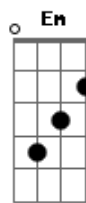

© ukulele-chords.com