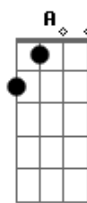

© ukulele-chords.com