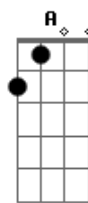

© ukulele-chords.com