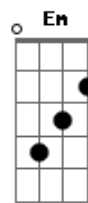

© ukulele-chords.com