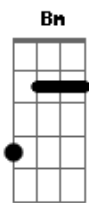

© ukulele-chords.com

© ukulele-chords.com

© ukulele-chords.com

© ukulele-chords.com

© ukulele-chords.com