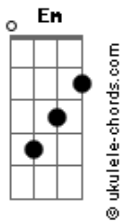

Zando - Blinded

tom:

Intro: Em D C G G
 Em D C G
 G Em G Em

Em D
 I was blinded by

C D
 The color of your eyes

Em D
 Makes me wonder why time flies

C D
 When I'm by your side

Em D
 I confess I was weak

C
 Failed to resist

D
 But how can I be strong

Em D C
 If when I hold you it feels like home

(Em D Em D)
 (Em D C)
 (G G Em)

Em D
 I was blinded by

Acordes

C D
 The color of your eyes
 Em D
 Makes me wonder why time flies
 C D
 When I'm by your side