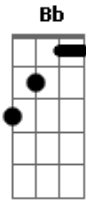

Zander Reese - Days Gone - Yesterday

tom:

Intro: Dm C Bb A

[Primeira Parte]

Dm C
I want to tell you

Bb
Just what you meant to me
A Dm
Before you lost your mind

Dm C
If things never seem to change

Bb
But they still are not the same
A Dm
As they were to yesterday

[Refrão]

A Dm
Babe, I shoulda got 'em yesterday

[Segunda Parte]

Acordes

© ukulele-chords.com

© ukulele-chords.com

© ukulele-chords.com

© ukulele-chords.com

Dm C
I wish you could see
Bb
Just what you do to me
A Dm
Why don't you speak no more?

Dm C
And I tell you how it goes
Bb
When nobody really knows
A Dm
Just who you are today

Dm C
And I just wanna go home
Bb
A place that I don't know
A Dm
Where I can waste away