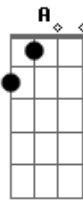

Zander Reese - Days Gone - Yesterday

tom:

Intro: Dm C Bb A

[Primeira Parte]

Dm C
I want to tell you

Bb
Just what you meant to me
A Dm
Before you lost your mind

Dm C
If things never seem to change

Bb
But they still are not the same
A Dm
As they were to yesterday

[Refrão]

A Dm
Babe, I shoulda got 'em yesterday

[Segunda Parte]

Acordes

© ukulele-chords.com

© ukulele-chords.com

© ukulele-chords.com

© ukulele-chords.com