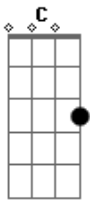

Zander Reese - Days Gone - Yesterday

tom:

Intro: Dm C Bb A

[Primeira Parte]

Dm C
I want to tell you

Bb
Just what you meant to me
A Dm
Before you lost your mind

Dm C
If things never seem to change

Bb
But they still are not the same
A Dm
As they were to yesterday

[Refrão]

A Dm
Babe, I shoulda got 'em yesterday

[Segunda Parte]

Acordes

© ukulele-chords.com

© ukulele-chords.com

© ukulele-chords.com

© ukulele-chords.com

Dm C
I wish you could see
Bb
Just what you do to me
A Dm
Why don't you speak no more?

Dm C
And I tell you how it goes
Bb
When nobody really knows
A Dm
Just who you are today

Dm C
And I just wanna go home
Bb
A place that I don't know
A Dm
Where I can waste away