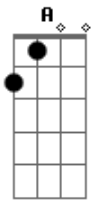

Zander Reese - Days Gone - Yesterday

tom:

Intro: Dm C Bb A

[Primeira Parte]

Dm C
I want to tell you

Bb
Just what you meant to me
A Dm
Before you lost your mind

Dm C
If things never seem to change

Bb
But they still are not the same
A Dm
As they were to yesterday

[Refrão]

A Dm
Babe, I shoulda got 'em yesterday

[Segunda Parte]

Acordes

© ukulele-chords.com

© ukulele-chords.com

© ukulele-chords.com

© ukulele-chords.com