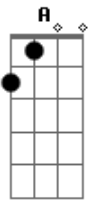

Zander Reese - Days Gone - Yesterday

tom:

Intro: Dm C Bb A

[Primeira Parte]

Dm C
I want to tell you

Bb
Just what you meant to me
A Dm
Before you lost your mind

Dm C
If things never seem to change

Bb
But they still are not the same
A Dm
As they were to yesterday

[Refrão]

A Dm
Babe, I shoulda got 'em yesterday

[Segunda Parte]

Acordes

© ukulele-chords.com

© ukulele-chords.com

© ukulele-chords.com

© ukulele-chords.com