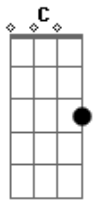

Zander Reese - Days Gone - Yesterday

tom:

Intro: Dm C Bb A

[Primeira Parte]

Dm C
I want to tell you

Bb
Just what you meant to me
A Dm
Before you lost your mind

Dm C
If things never seem to change

Bb
But they still are not the same
A Dm
As they were to yesterday

[Refrão]

A Dm
Babe, I shoulda got 'em yesterday

[Segunda Parte]

Acordes

© ukulele-chords.com

© ukulele-chords.com

© ukulele-chords.com

© ukulele-chords.com

Dm C
I wish you could see
Bb
Just what you do to me
A Dm
Why don't you speak no more?

Dm C
And I tell you how it goes
Bb
When nobody really knows
A Dm
Just who you are today

Dm C
And I just wanna go home
Bb
A place that I don't know
A Dm
Where I can waste away