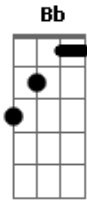

Zander Reese - Days Gone - Yesterday

tom:

Intro: Dm C Bb A

[Primeira Parte]

Dm C
I want to tell you

Bb
Just what you meant to me
A Dm
Before you lost your mind

Dm C
If things never seem to change

Bb
But they still are not the same
A Dm
As they were to yesterday

[Refrão]

A Dm
Babe, I shoulda got 'em yesterday

[Segunda Parte]

Acordes

© ukulele-chords.com

© ukulele-chords.com

© ukulele-chords.com

© ukulele-chords.com

Dm C
I wish you could see
Bb
Just what you do to me
A Dm
Why don't you speak no more?

Dm C
And I tell you how it goes
Bb
When nobody really knows
A Dm
Just who you are today

Dm C
And I just wanna go home
Bb
A place that I don't know
A Dm
Where I can waste away