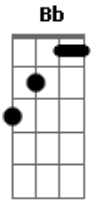

Zander Reese - Days Gone - Yesterday

tom:

Intro: Dm C Bb A

[Primeira Parte]

Dm C
I want to tell you

Bb
Just what you meant to me
A Dm
Before you lost your mind

Dm C
If things never seem to change

Bb
But they still are not the same
A Dm
As they were to yesterday

[Refrão]

A Dm
Babe, I shoulda got 'em yesterday

[Segunda Parte]

Acordes

© ukulele-chords.com

© ukulele-chords.com

© ukulele-chords.com

© ukulele-chords.com

Dm C
I wish you could see
Bb
Just what you do to me
A Dm
Why don't you speak no more?

Dm C
And I tell you how it goes
Bb
When nobody really knows
A Dm
Just who you are today

Dm C
And I just wanna go home
Bb
A place that I don't know
A Dm
Where I can waste away