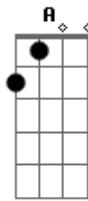

Zander Reese - Days Gone - Yesterday

tom:

Intro: Dm C Bb A

[Primeira Parte]

Dm C
I want to tell you

Bb
Just what you meant to me
A Dm
Before you lost your mind

Dm C
If things never seem to change

Bb
But they still are not the same
A Dm
As they were to yesterday

[Refrão]

A Dm
Babe, I shoulda got 'em yesterday

[Segunda Parte]

Acordes

© ukulele-chords.com

© ukulele-chords.com

© ukulele-chords.com

© ukulele-chords.com