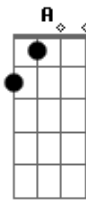

Zander Reese - Days Gone - Yesterday

tom:

Intro: Dm C Bb A

[Primeira Parte]

Dm C
I want to tell you

Bb
Just what you meant to me
A Dm
Before you lost your mind

Dm C
If things never seem to change

Bb
But they still are not the same
A Dm
As they were to yesterday

[Refrão]

A Dm
Babe, I shoulda got 'em yesterday

[Segunda Parte]

Acordes

© ukulele-chords.com

© ukulele-chords.com

© ukulele-chords.com

© ukulele-chords.com