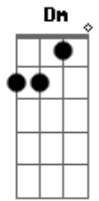

Zander Reese - Days Gone - Yesterday

tom:

Intro: Dm C Bb A

[Primeira Parte]

Dm C
I want to tell you

Bb
Just what you meant to me
A Dm
Before you lost your mind

Dm C
If things never seem to change

Bb
But they still are not the same
A Dm
As they were to yesterday

[Refrão]

A Dm
Babe, I shoulda got 'em yesterday

[Segunda Parte]

Acordes

© ukulele-chords.com

© ukulele-chords.com

© ukulele-chords.com

© ukulele-chords.com