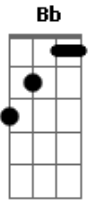

Zander Reese - Days Gone - Yesterday

tom:

Intro: Dm C Bb A

[Primeira Parte]

Dm C
I want to tell you

Bb
Just what you meant to me
A Dm
Before you lost your mind

Dm C
If things never seem to change

Bb
But they still are not the same
A Dm
As they were to yesterday

[Refrão]

A Dm
Babe, I shoulda got 'em yesterday

[Segunda Parte]

Acordes

© ukulele-chords.com

© ukulele-chords.com

© ukulele-chords.com

© ukulele-chords.com

Dm C
I wish you could see
Bb
Just what you do to me
A Dm
Why don't you speak no more?

Dm C
And I tell you how it goes
Bb
When nobody really knows
A Dm
Just who you are today

Dm C
And I just wanna go home
Bb
A place that I don't know
A Dm
Where I can waste away