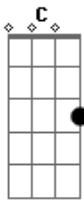

Zander Reese - Days Gone - Yesterday

tom:

Intro: Dm C Bb A

[Primeira Parte]

Dm C
I want to tell you

Bb
Just what you meant to me
A Dm
Before you lost your mind

Dm C
If things never seem to change

Bb
But they still are not the same
A Dm
As they were to yesterday

[Refrão]

A Dm
Babe, I shoulda got 'em yesterday

[Segunda Parte]

Acordes

© ukulele-chords.com

© ukulele-chords.com

© ukulele-chords.com

© ukulele-chords.com

Dm C
I wish you could see
Bb
Just what you do to me
A Dm
Why don't you speak no more?

Dm C
And I tell you how it goes
Bb
When nobody really knows
A Dm
Just who you are today

Dm C
And I just wanna go home
Bb
A place that I don't know
A Dm
Where I can waste away