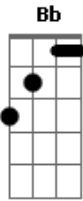

Zander Reese - Days Gone - Yesterday

tom:

Intro: Dm C Bb A

[Primeira Parte]

Dm C
I want to tell you

Bb
Just what you meant to me
A Dm
Before you lost your mind

Dm C
If things never seem to change

Bb
But they still are not the same
A Dm
As they were to yesterday

[Refrão]

A Dm
Babe, I shoulda got 'em yesterday

[Segunda Parte]

Acordes

© ukulele-chords.com

© ukulele-chords.com

© ukulele-chords.com

© ukulele-chords.com

Dm C
I wish you could see
Bb
Just what you do to me
A Dm
Why don't you speak no more?

Dm C
And I tell you how it goes
Bb
When nobody really knows
A Dm
Just who you are today

Dm C
And I just wanna go home
Bb
A place that I don't know
A Dm
Where I can waste away