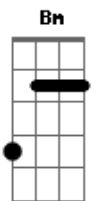

© ukulele-chords.com