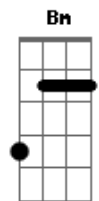

© ukulele-chords.com