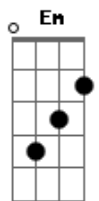

© ukulele-chords.com