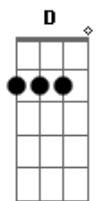

A Em G D
all this time you never ever sympathize
A Em G D
all this time I can't find my way back inside

G D A
what you give is what you get
G D A
but you drew the line on me baby
G D A
tears falling free but you can't see (child)
Bm D
I'm just a touch away baby

A
Tell me where am I now
G
00h, why, where and how
D Em D
Show me the road back home (oh-yeah)

A
Tell me where am I now
G
00h, why, where and how?
D Em D
Show me the road back home, back home

A Em G D (2X)

A Em
The pain blew in like a hurricane
G D
Strange in this town bearing your name
A Em
trapped in the silence with my memories
G D

it's cutting me deep and its tellin' me

A Em G D
all this time you never ever sympathize
A Em G D
all this time I can't find my way back inside

G D A
Going nowhere and I'm headed there fast
G D A
and I don't mean maybe
G D A
The light is getting low and my touch is growing
Bm D
00h just hold me baby

A
Tell me where am I now
G
00h, why, where and how
D Em D
Show me the road back home (oh-yeah)

A
Tell me where am I now
G
00h, why, where and how?
D Em D
Show me the road back home, back home
G D A
what you give is what you get
G D A
but you drew the line on me baby
G D A
tears falling free but you can't see (child)
Bm D
I'm just a touch away baby

A
Tell me where am I now
G
00h, why, where and how
D Em D
Show me the road back home (oh-yeah)

A
Tell me where am I now
G
00h, why, where and how?
D Em D
Show me the road back home, back home

Acordes

© ukulele-chords.com