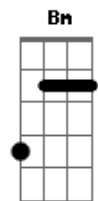

© ukulele-chords.com