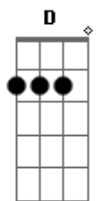

A Em G D
all this time you never ever sympathize
A Em G D
all this time I can't find my way back inside

G D A
what you give is what you get
G D A
but you drew the line on me baby
G D A
tears falling free but you can't see (child)
Bm D
I'm just a touch away baby

A
Tell me where am I now
G
00h, why, where and how
D Em D
Show me the road back home (oh-yeah)

A
Tell me where am I now
G
00h, why, where and how?
D Em D
Show me the road back home, back home

A Em G D (2X)

A Em
The pain blew in like a hurricane
G D
Strange in this town bearing your name
A Em
trapped in the silence with my memories
G D

it's cutting me deep and its tellin' me

A Em G D
all this time you never ever sympathize
A Em G D
all this time I can't find my way back inside

G D A
Going nowhere and I'm headed there fast
G D A
and I don't mean maybe
G D A
The light is getting low and my touch is growing
Bm D
00h just hold me baby

A
Tell me where am I now
G
00h, why, where and how
D Em D
Show me the road back home (oh-yeah)

A
Tell me where am I now
G
00h, why, where and how?
D Em D
Show me the road back home, back home
G D A
what you give is what you get
G D A
but you drew the line on me baby
G D A
tears falling free but you can't see (child)
Bm D
I'm just a touch away baby

A
Tell me where am I now
G
00h, why, where and how
D Em D
Show me the road back home (oh-yeah)
A
Tell me where am I now
G
00h, why, where and how?
D Em D
Show me the road back home, back home

Acordes

© ukulele-chords.com