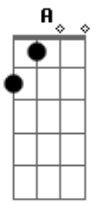

Zakk Wylde - Road Back Home

Tom: **A**

harmony lead:

SLIDE PART:

what you give is what you get, but you?

OUTRO SOLO:

just, a touch away
chorus

repeat

SOLO:

Acordes

© ukulele-chords.com