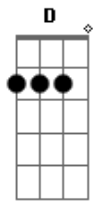

Zakk Wylde - Eyes Of Burden

tom:

Intro: D Am C G

D Am C G
Years pass and the seasons change
D Am C G
Hopes that drown within life's pouring rain
D Am C G
Time weighs on the strands of faith
D Am C G
End of days, for you I wait

[Refrão]

G D
As I cross these oceans of time
G D
Just so I can make you mine
G
These eyes of burden
D
I shall make blind
G G Em D
Just so I can make you mine

D Am
Thoughts of you
C G
My world, it smiles
D Am
The cold embrace
C G
Of one's endless mile
D Am C G
The snow that falls upon disheartened faith
D Am C G

Acordes

© ukulele-chords.com