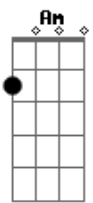

© ukulele-chords.com