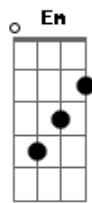

© ukulele-chords.com