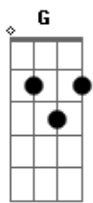

Zakk Wylde - Dead As Yesterday

Tom: G

Intro: D Am G x3
Em A D

D Am G
It'll leave you with nothin' to say
D Am G
Lost without a way
D Am
Ain't it funny child
G
Love sometimes leaves you
Em A D
As dead as yesterday

D Am G
Hoping to hold a handful of sunshine
D Am G
Like a child told it cannot play
D Am G
Never ever figured Lord love would leave me feeling
Em A D
As dead as yesterday

D Am G x3

Em A D

Bm A G
Oh Lord could you help me find some shelter?
Bm A G
Oh Lord could you help me find some shelter?
Bm A G
Oh Lord could you help me find some shelter?
Bm A G
Oh Lord could you help me find some shelter?

D Am G
It'll leave you feeling hollow and helpless
D Am G
And there is where you'll stay
D Am G
Ain't it funny child love sometimes leaves you
Em A D
As dead as yesterday
Em A D
As dead as yesterday
Em { A }(Deixe soar)
As dead as yester...
D C G G D Am G G D C G G Gm
..day

Acordes

© ukulele-chords.com