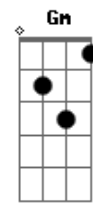

© ukulele-chords.com