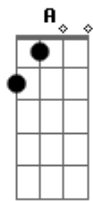

© ukulele-chords.com