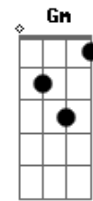

© ukulele-chords.com