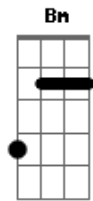

© ukulele-chords.com