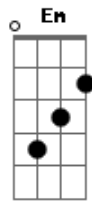

© ukulele-chords.com