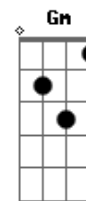

© ukulele-chords.com