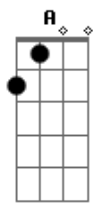

© ukulele-chords.com