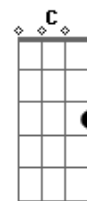

© ukulele-chords.com