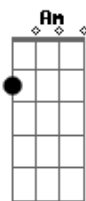

© ukulele-chords.com