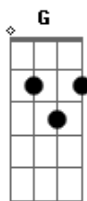

Zakk Wylde - Dead As Yesterday

Tom: G

Intro: D Am G x3
Em A D

D Am G
It'll leave you with nothin' to say

D Am G
Lost without a way

D Am
Ain't it funny child

G
Love sometimes leaves you

Em A D
As dead as yesterday

D Am G
Hoping to hold a handful of sunshine

D Am G
Like a child told it cannot play

D Am G
Never ever figured Lord love would leave me feeling

Em A D
As dead as yesterday

D Am G x3

Em A D

Bm A G
Oh Lord could you help me find some shelter?

Bm A G
Oh Lord could you help me find some shelter?

Bm A G
Oh Lord could you help me find some shelter?

Bm A G
Oh Lord could you help me find some shelter?

D Am G
It'll leave you feeling hollow and helpless

D Am G
And there is where you'll stay

D Am G
Ain't it funny child love sometimes leaves you

Em A D
As dead as yesterday

Em A D
As dead as yesterday

Em { A }(Deixe soar)

As dead as yester...

D C G G D Am G G D C G G Gm
..day

Acordes

© ukulele-chords.com