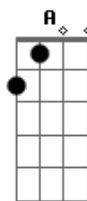

© ukulele-chords.com