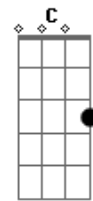

© ukulele-chords.com