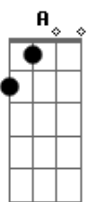

Base do solo: (D A Bm A G) (6x)

Repete o refrão.

D Bm
 Your crossroads have come
 D Bm
 And as they knock upon your door

Acordes

© ukulele-chords.com

© ukulele-chords.com

© ukulele-chords.com

© ukulele-chords.com