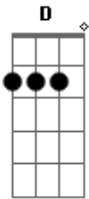

Zakk Wylde - Darkest Hour

Tom: D

D Bm
Your crossroads have come
D Bm
And as they knock upon your door
D A
Choices to be made
Bm
For this life in which you led
D G
Will you leave or will you stay?
Em G
In your darkest hour
D A Bm
Tell me what's it gonna be?
Em G
In your darkest hour
D Bm
Will you walk with me?
(D Bm)
D Bm
And what was certain becomes unclear
D Bm
As the doubts of thomas whisper in your ear
D
And all that you knew

A
And all that you believe
Bm
Starts to fall away
D G
Will you leave or will you stay?
Em G
In your darkest hour
D A
Tell me what's it gonna be?
Em G
In your darkest hour
D A
Will you walk with me?
Em G
In your darkest hour
D
Tell me what's it gonna be?

Base do solo: (D A Bm A G) (6x)

Repete o refrão.

D Bm
Your crossroads have come
D Bm
And as they knock upon your door

Acordes