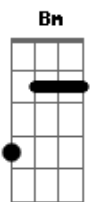

Base do solo: (D A Bm A G) (6x)

Repete o refrão.

D Bm
 Your crossroads have come
 D Bm
 And as they knock upon your door

Acordes

© ukulele-chords.com

© ukulele-chords.com

© ukulele-chords.com

© ukulele-chords.com