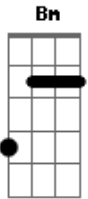

© ukulele-chords.com

© ukulele-chords.com