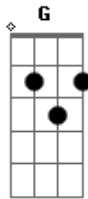

© ukulele-chords.com