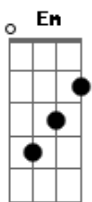

A
 And all that you believe
 Bm
 Starts to fall away
 D G
 Will you leave or will you stay?
 Em G
 In your darkest hour
 D A
 Tell me what's it gonna be?
 Em G
 In your darkest hour
 D A
 Will you walk with me?
 Em G
 In your darkest hour
 D
 Tell me what's it gonna be?

Base do solo: (D A Bm A G) (6x)

Repete o refrão.

D Bm
 Your crossroads have come
 D Bm
 And as they knock upon your door

Acordes

© ukulele-chords.com

© ukulele-chords.com

© ukulele-chords.com

© ukulele-chords.com