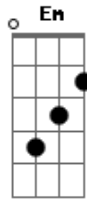

© ukulele-chords.com