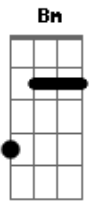

© ukulele-chords.com

© ukulele-chords.com