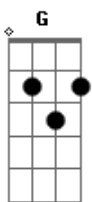

A
 And all that you believe
 Bm
 Starts to fall away
 D G
 Will you leave or will you stay?
 Em G
 In your darkest hour
 D A
 Tell me what's it gonna be?
 Em G
 In your darkest hour
 D A
 Will you walk with me?
 Em G
 In your darkest hour
 D
 Tell me what's it gonna be?

Base do solo: (D A Bm A G) (6x)

Repete o refrão.

D Bm
 Your crossroads have come
 D Bm
 And as they knock upon your door

Acordes

© ukulele-chords.com

© ukulele-chords.com

© ukulele-chords.com

© ukulele-chords.com