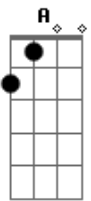

© ukulele-chords.com