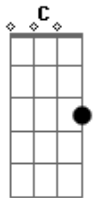

Zakk Wylde - Between Heaven and Hell

Tom: C

Intro:

(G Em F7M F7M)
(G Em F7M C)(2x)

1st verse :

G Em F7M F7M
Dying to live, living to die
G Em F7M C
Ain't no hellos here, nothing but goodbye
G Em F7M F7M
It's like singing a song that cannot be sung
G Em F7M C
It's like having to end child, what's yet to love begun oh
oh

G D C
Hey, hey, hey now
G D C
Where I am at times I just can't tell
G D C
Hey, hey, hey, now
C >(Deixe soar) (Cadd9) (Cadd9)
I'm lost somewhere Between Heaven and Hell

(G Em F7M F7M)
(G Em F7M C)

G D C
Hey, hey, hey now
G D C
Where I am at times I just can't tell
G D C
Hey, hey, hey, now
C
I'm lost somewhere Between Heaven and Hell

G D C
Hey, hey, hey now
G D C
Where I am at times I just can't tell
G D C
Hey, hey, hey, now
C >(Deixe soar) (Cadd9) (Cadd9)
I'm lost somewhere Between Heaven and Hell

Acordes

© ukulele-chords.com

© ukulele-chords.com