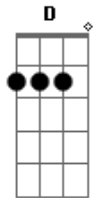

Zakk Wylde - Between Heaven and Hell

Tom: C

Intro:

(G Em F7M F7M)
(G Em F7M C)(2x)

1st verse :

G Em F7M F7M
Dying to live, living to die
G Em F7M C
Ain't no hellos here, nothing but goodbye
G Em F7M F7M
It's like singing a song that cannot be sung
G Em F7M C
It's like having to end child, what's yet to love begun oh
oh

Chorus :

G D C
Hey, hey, hey now
G D C
Where I am at times I just can't tell
G D C
Hey, hey, hey, now
C >(Deixe soar) (Cadd9) (Cadd9)
I'm lost somewhere Between Heaven and Hell

(G Em F7M F7M)
(G Em F7M C)

G Em F7M F7M
All that you know and all that you knew
G Em F7M C
In the end child, tell me what's it all mean to you?

G Em F7M F7M
Don't forget just who and where you are
G Em F7M C
You can spread your wings son but don't you spread yourself
too far

G D C
Hey, hey, hey now
G D C
Where I am at times I just can't tell
G D C
Hey, hey, hey, now
C >(Deixe soar) (Cadd9) (Cadd9)
I'm lost somewhere Between Heaven and Hell

(G Em F7M F7M)
(G Em F7M C)

G D C
Hey, hey, hey now
G D C
Where I am at times I just can't tell
G D C
Hey, hey, hey, now
C
I'm lost somewhere Between Heaven and Hell

G D C
Hey, hey, hey now
G D C
Where I am at times I just can't tell
G D C
Hey, hey, hey, now
C >(Deixe soar) (Cadd9) (Cadd9)
I'm lost somewhere Between Heaven and Hell

Acordes

© ukulele-chords.com