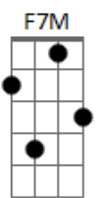

© ukulele-chords.com