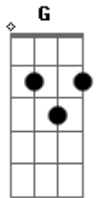

© ukulele-chords.com