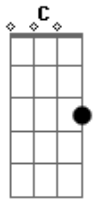

Zakk Wylde - Between Heaven and Hell

Tom: C

Intro:

(G Em F7M F7M)
(G Em F7M C)(2x)

1st verse :

G Em F7M F7M
Dying to live, living to die
G Em F7M C
Ain't no hellos here, nothing but goodbye
G Em F7M F7M
It's like singing a song that cannot be sung
G Em F7M C
It's like having to end child, what's yet to love begun oh
oh

G Em F7M F7M
All that you know and all that you knew
G Em F7M C
In the end child, tell me what's it all mean to you?

G Em F7M F7M
Don't forget just who and where you are
G Em F7M C
You can spread your wings son but don't you spread yourself
too far

G D C
Hey, hey, hey now
G D C
Where I am at times I just can't tell
G D C
Hey, hey, hey, now
C >(Deixe soar) (Cadd9) (Cadd9)
I'm lost somewhere Between Heaven and Hell

(G Em F7M F7M)
(G Em F7M C)

G D C
Hey, hey, hey now
G D C
Where I am at times I just can't tell
G D C
Hey, hey, hey, now
C
I'm lost somewhere Between Heaven and Hell

G D C
Hey, hey, hey now
G D C
Where I am at times I just can't tell
G D C
Hey, hey, hey, now
C >(Deixe soar) (Cadd9) (Cadd9)
I'm lost somewhere Between Heaven and Hell

Acordes

© ukulele-chords.com

© ukulele-chords.com