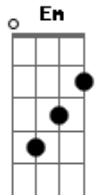

© ukulele-chords.com