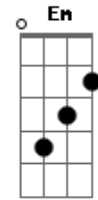

© ukulele-chords.com