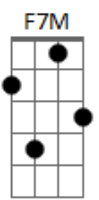

Zakk Wylde - Between Heaven and Hell

Tom: C

Intro:

(G Em F7M F7M)
(G Em F7M C)(2x)

1st verse :

G Em F7M F7M
Dying to live, living to die
G Em F7M C
Ain't no hellos here, nothing but goodbye
G Em F7M F7M
It's like singing a song that cannot be sung
G Em F7M C
It's like having to end child, what's yet to love begun oh
oh

G Em F7M F7M
All that you know and all that you knew
G Em F7M C
In the end child, tell me what's it all mean to you?

G Em F7M F7M
Don't forget just who and where you are
G Em F7M C
You can spread your wings son but don't you spread yourself
too far

G D C
Hey, hey, hey now
G D C
Where I am at times I just can't tell
G D C
Hey, hey, hey, now
C >(Deixe soar) (Cadd9) (Cadd9)
I'm lost somewhere Between Heaven and Hell

(G Em F7M F7M)
(G Em F7M C)

G D C
Hey, hey, hey now
G D C
Where I am at times I just can't tell
G D C
Hey, hey, hey, now
C
I'm lost somewhere Between Heaven and Hell

G D C
Hey, hey, hey now
G D C
Where I am at times I just can't tell
G D C
Hey, hey, hey, now
C >(Deixe soar) (Cadd9) (Cadd9)
I'm lost somewhere Between Heaven and Hell

Acordes

© ukulele-chords.com

© ukulele-chords.com