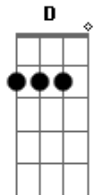

Zakk Wylde - Between Heaven and Hell

Tom: C

Intro:

(G Em F7M F7M)
(G Em F7M C)(2x)

1st verse :

G Em F7M F7M
Dying to live, living to die
G Em F7M C
Ain't no hellos here, nothing but goodbye
G Em F7M F7M
It's like singing a song that cannot be sung
G Em F7M C
It's like having to end child, what's yet to love begun oh
oh

Chorus :

G D C
Hey, hey, hey now
G D C
Where I am at times I just can't tell
G D C
Hey, hey, hey, now
C >(Deixe soar) (Cadd9) (Cadd9)
I'm lost somewhere Between Heaven and Hell

(G Em F7M F7M)
(G Em F7M C)

G Em F7M F7M
All that you know and all that you knew
G Em F7M C
In the end child, tell me what's it all mean to you?

G Em F7M F7M
Don't forget just who and where you are
G Em F7M C
You can spread your wings son but don't you spread yourself
too far

G D C
Hey, hey, hey now
G D C
Where I am at times I just can't tell
G D C
Hey, hey, hey, now
C >(Deixe soar) (Cadd9) (Cadd9)
I'm lost somewhere Between Heaven and Hell

(G Em F7M F7M)
(G Em F7M C)

G D C
Hey, hey, hey now
G D C
Where I am at times I just can't tell
G D C
Hey, hey, hey, now
C
I'm lost somewhere Between Heaven and Hell

G D C
Hey, hey, hey now
G D C
Where I am at times I just can't tell
G D C
Hey, hey, hey, now
C >(Deixe soar) (Cadd9) (Cadd9)
I'm lost somewhere Between Heaven and Hell

Acordes

© ukulele-chords.com