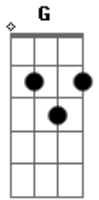

© ukulele-chords.com