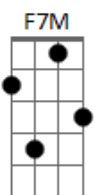

© ukulele-chords.com