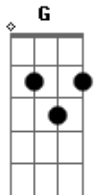

© ukulele-chords.com