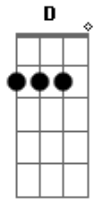

Zakk Wylde - Between Heaven and Hell

Tom: C

Intro:

(G Em F7M F7M)
(G Em F7M C)(2x)

1st verse :

G Em F7M F7M
Dying to live, living to die
G Em F7M C
Ain't no hellos here, nothing but goodbye
G Em F7M F7M
It's like singing a song that cannot be sung
G Em F7M C
It's like having to end child, what's yet to love begun oh
oh

Chorus :

G D C
Hey, hey, hey now
G D C
Where I am at times I just can't tell
G D C
Hey, hey, hey, now
C >(Deixe soar) (Cadd9) (Cadd9)
I'm lost somewhere Between Heaven and Hell

(G Em F7M F7M)
(G Em F7M C)

G Em F7M F7M
All that you know and all that you knew
G Em F7M C
In the end child, tell me what's it all mean to you?

G Em F7M F7M
Don't forget just who and where you are
G Em F7M C
You can spread your wings son but don't you spread yourself
too far

G D C
Hey, hey, hey now
G D C
Where I am at times I just can't tell
G D C
Hey, hey, hey, now
C >(Deixe soar) (Cadd9) (Cadd9)
I'm lost somewhere Between Heaven and Hell

(G Em F7M F7M)
(G Em F7M C)

G D C
Hey, hey, hey now
G D C
Where I am at times I just can't tell
G D C
Hey, hey, hey, now
C
I'm lost somewhere Between Heaven and Hell

G D C
Hey, hey, hey now
G D C
Where I am at times I just can't tell
G D C
Hey, hey, hey, now
C >(Deixe soar) (Cadd9) (Cadd9)
I'm lost somewhere Between Heaven and Hell

Acordes

© ukulele-chords.com