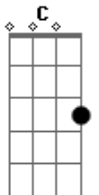

© ukulele-chords.com