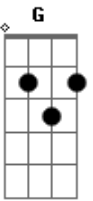

Zach Bryan - Towers

tom:

C

Intro: Four, three, two, one

(C F C F C)

[Primeira Parte]

C F C
Play me something gently, I'm across the ocean missin' home

F C C Am C C
There are lights on sparklin' towers that shine dark when seen alone

F C
And there are lights on sparklin' towers

G Am
That I'll never see again (I'll never see them again)

[Final]

C F C
Do you think God's a person or is He just the sound

F C C Am C C
Of early mornin' creakin' on some floors way out of town?

C F C
I'm breathin' in a life and my legs are workin' fine

F C C Am C C
Do you think God's a person or the slowly passin' time?

Acordes

© ukulele-chords.com

© ukulele-chords.com

© ukulele-chords.com

© ukulele-chords.com