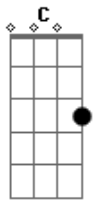

F C C Am C C
And I ain't no victim to a naive boy's dreams

F C C Am C C
But I wish you were here now to see these damned old sparklin' things

[Refrão]

F C
It's a long road to heaven (Long road)

G Am
It's a far drop to hell

F C
I pray we outlive this fountain (Pray we outlive)

G Am
I reckon time will tell

F C
The stronger folks keep goin'

G Am
No matter where they've been (No matter where they've been)

F C
And there are lights on sparklin' towers

G Am
That I'll never see again (I'll never see them again)

[Segunda Parte]

C F C
I am not the person that I was yesterday

F C C Am C C
And the things I'm seeing now will never be the same

C F C
Do you think God's a person or the blinking lights?

F C C Am C C
They reflect in her eyes while she walks these streets at night

F C C Am C C
Do you think God's a person or is He just the sound
Of laughter through the walls in a place I haven't found?

[Refrão]

F C
It's a long road to heaven (Long road)

G Am
It's a far drop to hell

F C
I pray we outlive this fountain (Pray we outlive)

G Am
I reckon time will tell

F C
The stronger folks keep goin'

G Am
No matter where they've been (No matter where they've been)

F C
And there are lights on sparklin' towers

G Am
That I'll never see again (I'll never see them again)

[Final]

C F C
Do you think God's a person or is He just the sound

F C C Am C C
Of early mornin' creakin' on some floors way out of town?

C F C
I'm breathin' in a life and my legs are workin' fine

F C C Am C C
Do you think God's a person or the slowly passin' time?

Acordes

© ukulele-chords.com