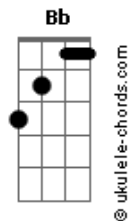

Zach Bryan - Motorcycle Drive By

tom:

Bb (forma dos acordes no tom de G)

Capo: 3ª casa

Intro: C G D Em
C G D Em

[Refrão]

It's a motorcycle drive by, baby dryin' kind eyes
I think it's about time we headed home
Walkin' on such tight rope with my damn high hopes
Country boys don't die alone

(C G D Em)
(C G D Em)

[Primeira Parte]

Readin' poetry under shade tree, that woman she's my baby
I will be in Richmond by tonight
With so much shame inside me, I just wanna hide me
But they wanna hear me sing my songs under lights

[Refrão]

It's a motorcycle drive by, baby dryin' kind eyes
I think it's about time we headed home
Walkin' on such tight rope with my damn high hopes

Acordes

Country boys don't die alone

(C G D Em)
(C G D Em)

[Segunda Parte]

Every day's so fleetin' and I've been tryin'
To save it while I can
Look on her face all these hot humid days
And the boys in my damn band

[Refrão]

It's a motorcycle drive by, baby dryin' kind eyes
I think it's about time we headed home
Walkin' on such tight rope with my damn high hopes
Country boys don't die alone

(C G D Em)
(C G D Em)

[Primeira Parte]

Readin' poetry under shade tree, that woman she's my baby
I will be in Richmond by tonight
With so much shame inside me, I just wanna hide me
But they wanna hear me sing my songs under lights