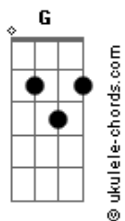

Zach Bryan - Motorcycle Drive By

tom:

Bb (forma dos acordes no tom de G)

Capostrate na 3ª casa

Intro: C G D Em
C G D Em

[Refrão]

It's a motorcycle drive by, baby dryin' kind eyes
I think it's about time we headed home
Walkin' on such tight rope with my damn high hopes
Country boys don't?die?alone

(C G D Em)
(C G D Em)

[Primeira Parte]

Readin'?poetry under shade?tree, that woman?she's my baby
I will be in Richmond by tonight
With so much shame inside me, I just wanna hide me
But they wanna hear me sing my songs under lights

[Refrão]

It's a motorcycle drive by, baby dryin' kind eyes
I think it's about time we headed home
Walkin' on such tight rope with my damn high hopes

Acordes

Country boys don't?die?alone

(C G D Em)
(C G D Em)

[Segunda Parte]

Every day's so fleetin' and I've been tryin'
To save it while I can
Look on her face all these hot humid days
And the boys in my damn band

[Refrão]

It's a motorcycle drive by, baby dryin' kind eyes
I think it's about time we headed home
Walkin' on such tight rope with my damn high hopes
Country boys don't?die?alone

(C G D Em)
(C G D Em)

[Primeira Parte]

Readin'?poetry under shade?tree, that woman?she's my baby
I will be in Richmond by tonight
With so much shame inside me, I just wanna hide me
But they wanna hear me sing my songs under lights