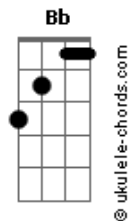

Zach Bryan - Motorcycle Drive By

tom:

Bb (forma dos acordes no tom de G)

Capo: 3ª casa

Intro: C G D Em
C G D Em

[Refrão]

It's a motorcycle drive by, baby dryin' kind eyes
I think it's about time we headed home
Walkin' on such tight rope with my damn high hopes
Country boys don't die alone

(C G D Em)
(C G D Em)

[Primeira Parte]

Readin' poetry under shade tree, that woman she's my baby
I will be in Richmond by tonight
With so much shame inside me, I just wanna hide me
But they wanna hear me sing my songs under lights

[Refrão]

It's a motorcycle drive by, baby dryin' kind eyes
I think it's about time we headed home
Walkin' on such tight rope with my damn high hopes

Acordes

Country boys don't die alone

(C G D Em)
(C G D Em)