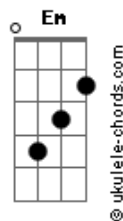

Zach Bryan - Motorcycle Drive By

tom:

Bb (forma dos acordes no tom de G)

Capo: 3ª casa

Intro: C G D Em
C G D Em

[Refrão]

It's a motorcycle drive by, baby dryin' kind eyes
I think it's about time we headed home
Walkin' on such tight rope with my damn high hopes
Country boys don't die alone

(C G D Em)
(C G D Em)

[Primeira Parte]

Readin' poetry under shade tree, that woman she's my baby
I will be in Richmond by tonight
With so much shame inside me, I just wanna hide me
But they wanna hear me sing my songs under lights

[Refrão]

It's a motorcycle drive by, baby dryin' kind eyes
I think it's about time we headed home
Walkin' on such tight rope with my damn high hopes

Acordes

Country boys don't die alone

(C G D Em)
(C G D Em)