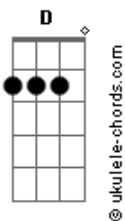

Zach Bryan - Motorcycle Drive By

tom:

Bb (forma dos acordes no tom de G)

Capostrate na 3ª casa

Intro: C G D Em
C G D Em

[Refrão]

It's a motorcycle drive by, baby dryin' kind eyes
I think it's about time we headed home
Walkin' on such tight rope with my damn high hopes
Country boys don't?die?alone

(C G D Em)
(C G D Em)

[Primeira Parte]

Readin'?poetry under shade?tree, that woman?she's my baby
I will be in Richmond by tonight
With so much shame inside me, I just wanna hide me
But they wanna hear me sing my songs under lights

[Refrão]

It's a motorcycle drive by, baby dryin' kind eyes
I think it's about time we headed home
Walkin' on such tight rope with my damn high hopes

Acordes

Country boys don't?die?alone

(C G D Em)
(C G D Em)

[Segunda Parte]

Every day's so fleetin' and I've been tryin'
To save it while I can
Look on her face all these hot humid days
And the boys in my damn band

[Refrão]

It's a motorcycle drive by, baby dryin' kind eyes
I think it's about time we headed home
Walkin' on such tight rope with my damn high hopes
Country boys don't?die?alone

(C G D Em)
(C G D Em)

[Primeira Parte]

Readin'?poetry under shade?tree, that woman?she's my baby
I will be in Richmond by tonight
With so much shame inside me, I just wanna hide me
But they wanna hear me sing my songs under lights