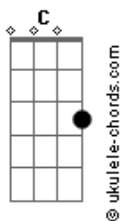

Zach Bryan - Motorcycle Drive By

tom:

Bb (forma dos acordes no tom de G)

Capostrate na 3ª casa

Intro: C G D Em
C G D Em

[Refrão]

It's a motorcycle drive by, baby dryin' kind eyes
I think it's about time we headed home
Walkin' on such tight rope with my damn high hopes
Country boys don't?die?alone

(C G D Em)
(C G D Em)

[Primeira Parte]

Readin'?poetry under shade?tree, that woman?she's my baby
I will be in Richmond by tonight
With so much shame inside me, I just wanna hide me
But they wanna hear me sing my songs under lights

[Refrão]

It's a motorcycle drive by, baby dryin' kind eyes
I think it's about time we headed home
Walkin' on such tight rope with my damn high hopes

Acordes

Country boys don't?die?alone

(C G D Em)
(C G D Em)

[Segunda Parte]

Every day's so fleetin' and I've been tryin'
To save it while I can
Look on her face all these hot humid days
And the boys in my damn band

[Refrão]

It's a motorcycle drive by, baby dryin' kind eyes
I think it's about time we headed home
Walkin' on such tight rope with my damn high hopes
Country boys don't?die?alone

(C G D Em)
(C G D Em)

[Primeira Parte]

Readin'?poetry under shade?tree, that woman?she's my baby
I will be in Richmond by tonight
With so much shame inside me, I just wanna hide me
But they wanna hear me sing my songs under lights