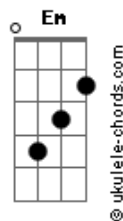

Zach Bryan - Motorcycle Drive By

tom:

Bb (forma dos acordes no tom de G)

Capostrate na 3ª casa

Intro: C G D Em
C G D Em

[Refrão]

It's a motorcycle drive by, baby dryin' kind eyes
I think it's about time we headed home
Walkin' on such tight rope with my damn high hopes
Country boys don't?die?alone

(C G D Em)
(C G D Em)

[Primeira Parte]

Readin'?poetry under shade?tree, that woman?she's my baby
I will be in Richmond by tonight
With so much shame inside me, I just wanna hide me
But they wanna hear me sing my songs under lights

[Refrão]

It's a motorcycle drive by, baby dryin' kind eyes
I think it's about time we headed home
Walkin' on such tight rope with my damn high hopes

Acordes

Country boys don't?die?alone

(C G D Em)
(C G D Em)