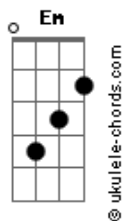

Zach Bryan - Motorcycle Drive By

tom:

Bb (forma dos acordes no tom de G)

Capostrate na 3ª casa

Intro: C G D Em
C G D Em

[Refrão]

It's a motorcycle drive by, baby dryin' kind eyes
I think it's about time we headed home
Walkin' on such tight rope with my damn high hopes
Country boys don't?die?alone

(C G D Em)
(C G D Em)

[Primeira Parte]

Readin'?poetry under shade?tree, that woman?she's my baby
I will be in Richmond by tonight
With so much shame inside me, I just wanna hide me
But they wanna hear me sing my songs under lights

[Refrão]

It's a motorcycle drive by, baby dryin' kind eyes
I think it's about time we headed home
Walkin' on such tight rope with my damn high hopes

Acordes

Country boys don't?die?alone

(C G D Em)
(C G D Em)

[Segunda Parte]

Every day's so fleetin' and I've been tryin'
To save it while I can
Look on her face all these hot humid days
And the boys in my damn band

[Refrão]

It's a motorcycle drive by, baby dryin' kind eyes
I think it's about time we headed home
Walkin' on such tight rope with my damn high hopes
Country boys don't?die?alone

(C G D Em)
(C G D Em)

[Primeira Parte]

Readin'?poetry under shade?tree, that woman?she's my baby
I will be in Richmond by tonight
With so much shame inside me, I just wanna hide me
But they wanna hear me sing my songs under lights