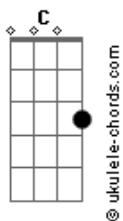

Zach Bryan - Motorcycle Drive By

tom:

Bb (forma dos acordes no tom de G)

Capo: 3ª casa

Intro: C G D Em
C G D Em

[Refrão]

It's a motorcycle drive by, baby dryin' kind eyes
I think it's about time we headed home
Walkin' on such tight rope with my damn high hopes
Country boys don't die alone

(C G D Em)
(C G D Em)

[Primeira Parte]

Readin' poetry under shade tree, that woman she's my baby
I will be in Richmond by tonight
With so much shame inside me, I just wanna hide me
But they wanna hear me sing my songs under lights

[Refrão]

It's a motorcycle drive by, baby dryin' kind eyes
I think it's about time we headed home
Walkin' on such tight rope with my damn high hopes

Acordes

Country boys don't die alone

(C G D Em)
(C G D Em)

[Segunda Parte]

Every day's so fleetin' and I've been tryin'
To save it while I can
Look on her face all these hot humid days
And the boys in my damn band

[Refrão]

It's a motorcycle drive by, baby dryin' kind eyes
I think it's about time we headed home
Walkin' on such tight rope with my damn high hopes
Country boys don't die alone

(C G D Em)
(C G D Em)

[Primeira Parte]

Readin' poetry under shade tree, that woman she's my baby
I will be in Richmond by tonight
With so much shame inside me, I just wanna hide me
But they wanna hear me sing my songs under lights