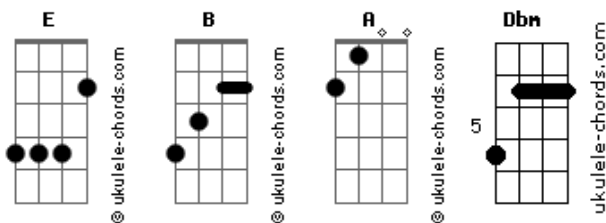

Zach Bryan - Memphis The Blues

tom:

Intro: A2 E B
A2 E B

[Primeira Parte]

A
Rain started fallin' on the roof that
Mornin', it was early summertime
We fogged up the rear window of my '67
E B
Three-hundred, in-line
A
My lungs have been hurtin' and it's
Likely my liver has taken a lickin'
B
Too
A
Them Beale Street boys are handy with a
E B
Clap on four and two
A
The thrill is gone so slow and easy
E B
Won't you love me tender?
A E
The way you move's a drug and I am on a
B
Life-long bender
A
So rest them tired eyes and let your
E B
Dress fall to the ground
A E
We're the only on's left who love Otis
B
In this town

[Refrão]

A B E E
I need you like Memphis the blues
A B E E
I need you like Memphis the blues
(A2 A2 E B)
(A2 A2 E B)

Acordes

[Segunda Parte]

A
Cracked up skies tried on a couple lives
E B
To find the one that fit
A
Cold wind comin' and the heat quit
E B
Runnin', but you keep my candle lit
A
Pictures on the wall say it all with the
E B
Kind-a-conviction make a river burn
A
You got a skeleton key on a chain around
E B
Your neck, I got a chain around my
Heart
A
Church bells ringing in the air down the
E B
Hill from the house where you were born
A
I said baby don't you think we ought to
E
Live a little bit before Gabriel blows
B
His horn

[Refrão]

A B E
I need you like Memphis the blues
A B E
I need you like Memphis the blues
(Dbm Dbm E B)
(A A E B)
(A A E B)
(A A E B)

[Refrão]

A B E
I need you like Memphis the blues
A B E
I need you like Memphis the blues
A B E
I need you like Memphis the blues
A B E
I need you like Memphis the blues