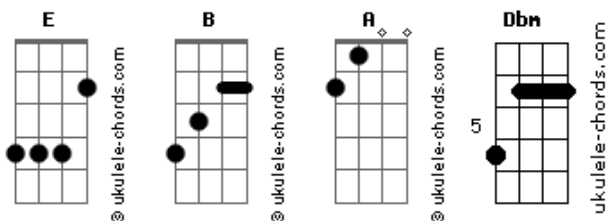

Zach Bryan - Memphis The Blues

tom:

Intro: A2 ^E ^B
A2 ^E ^B

[Primeira Parte]

^A
Rain started fallin' on the roof that
^E ^B
Mornin', it was early summertime
^A ^B
We fogged up the rear window of my '67
^E ^B
Three-hundred, in-line
^A ^B
My lungs have been hurtin' and it's
^E
Likely my liver has taken a lickin'
^B
Too
^A
Them Beale Street boys are handy with a
^E ^B
Clap on four and two
^A
The thrill is gone so slow and easy
^E ^B
Won't you love me tender?
^A ^E
The way you move's a drug and I am on a
^B
Life-long bender
^A
So rest them tired eyes and let your
^E ^B
Dress fall to the ground
^A ^E
We're the only on's left who love Otis
^B
In this town

[Refrão]

^A ^B ^E ^E
I need you like Memphis the blues
^A ^B ^E ^E
I need you like Memphis the blues
(A2 A2 ^E ^B)
(A2 A2 ^E ^B)

Acordes

[Segunda Parte]

^A
Cracked up skies tried on a couple lives
^E ^B
To find the one that fit
^A
Cold wind comin' and the heat quit
^E ^B
Runnin', but you keep my candle lit
^A
Pictures on the wall say it all with the
^E ^B
Kind-a-conviction make a river burn
^A
You got a skeleton key on a chain around
^E ^B
Your neck, I got a chain around my
Heart
^A
Church bells ringing in the air down the
^E ^B
Hill from the house where you were born
^A
I said baby don't you think we ought to
^E
Live a little bit before Gabriel blows
^B
His horn

[Refrão]

^A ^B ^E
I need you like Memphis the blues
^A ^B ^E
I need you like Memphis the blues
(Dbm Dbm ^E ^B)
(A A ^E ^B)
(A A ^E ^B)
(A A ^E ^B)

[Refrão]

^A ^B ^E
I need you like Memphis the blues
^A ^B ^E
I need you like Memphis the blues
^A ^B ^E
I need you like Memphis the blues
^A ^B ^E
I need you like Memphis the blues