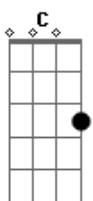

© ukulele-chords.com