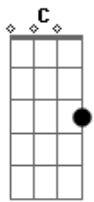

© ukulele-chords.com