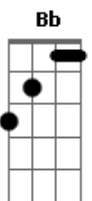

© ukulele-chords.com