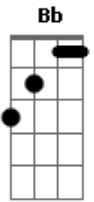

© ukulele-chords.com