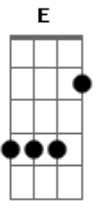

Yuru Yuri - Yuriyurarararayuruyuri Daijiken

tom:

Eb (forma dos acordes no tom de **D**)

Capostrate na 1ª casa

D **G**
 Yuriyurararara yuruyuri
D **G**
 Yuriyurararara yuruyuri
D **A** **D**
 Yuriyurararara yuruyuri da-i-jike-n

Gbm **Bm**
 Bukatsudou honban
Em **A**
 Shimeshime muchikoku

Acordes

© ukulele-chords.com

© ukulele-chords.com

© ukulele-chords.com

© ukulele-chords.com

© ukulele-chords.com

© ukulele-chords.com

© ukulele-chords.com

© ukulele-chords.com

Gbm **G**
 "Hongyou gakugyou" nani sore?
Em **A**
 Sonna no zenzen zenzen zenzen taberenai

D
 Sakura saki (sakura saki)
A
 Sakura chiri (sakura chiri)
E **A**
 Ashita mo ii hi to utauyo (utauyo)