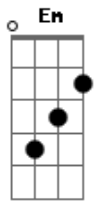

Yuru Yuri - Yuriyurarararayuruyuri Daijiken

tom:

Eb (forma dos acordes no tom de **D**)

Capostrate na 1ª casa

D **G**
 Yuriyurararara yuruyuri
D **G**
 Yuriyurararara yuruyuri
D **A** **D**
 Yuriyurararara yuruyuri da-i-jike-n

Gbm **Bm**
 Bukatsudou honban
Em **A**
 Shimeshime muchikoku

Acordes

© ukulele-chords.com

© ukulele-chords.com

© ukulele-chords.com

© ukulele-chords.com

© ukulele-chords.com

© ukulele-chords.com

© ukulele-chords.com

© ukulele-chords.com

Gbm **G**
 "Hongyou gakugyou" nani sore?
Em **A**
 Sonna no zenzen zenzen zenzen taberenai

D
 Sakura saki (sakura saki)
A
 Sakura chiri (sakura chiri)
E **A**
 Ashita mo ii hi to utauyo (utauyo)