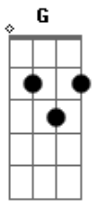

Yuru Yuri - Yuriyurarararayuruyuri Daijiken

tom:

Eb (forma dos acordes no tom de **D**)

Capostrate na 1ª casa

D **G**
 Yuriyurararara yuruyuri
D **G**
 Yuriyurararara yuruyuri
D **A** **D**
 Yuriyurararara yuruyuri da-i-jike-n

Gbm **Bm**
 Bukatsudou honban
Em **A**
 Shimeshime muchikoku

Acordes

© ukulele-chords.com

© ukulele-chords.com

© ukulele-chords.com

© ukulele-chords.com

© ukulele-chords.com

© ukulele-chords.com

© ukulele-chords.com

© ukulele-chords.com

Gbm **G**
 "Hongyou gakugyou" nani sore?
Em **A**
 Sonna no zenzen zenzen zenzen taberenai

D
 Sakura saki (sakura saki)
A
 Sakura chiri (sakura chiri)
E **A**
 Ashita mo ii hi to utauyo (utauyo)