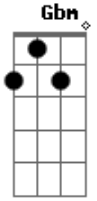

© ukulele-chords.com

© ukulele-chords.com