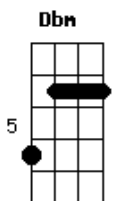

© ukulele-chords.com

© ukulele-chords.com