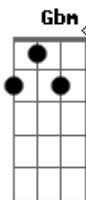

Refrão:

A E Gbm D
Pra mim, Pra mim, espero que te traga pra mim. 4x

Acordes

© ukulele-chords.com

© ukulele-chords.com

© ukulele-chords.com

© ukulele-chords.com