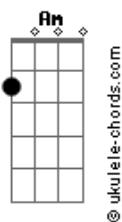

YUNGBLUD - The Lonely And The Broken

tom:

G

[Primeira Parte]

Am C G
There is a broken heart
D Am
Hid underneath the burning car
C
A frightened fallen star
G D
An empty table by?the?bar
Am C
It's sad, don't?run away
G D
Don't hate yourself or misbehave

[Pré-Refrão]

Am C
We?are, we are
G
The lonely ones
D
We are, we are

[Segunda Parte]

Am C G
There is a fading dream
D
Hid underneath the mezzanine
Am C G
The often silent stream
D Am
That someone you know won't believe
C G
It's said we're all the same
D
I hear you call, I feel your pain

[Pré-Refrão]

Am C
We are, we are
The lonely ones

Acordes

G D
We are, we are

[Refrão]

Am C G
So take me away
D
I'm sick of this place
Am C G D
You know I am
Am C G
They will laugh, you will cry
D
When we all lay down to die

Am C G D
I won't forget you
Am C G D
I won't forget you
Am C G D
I won't forget you
Am C G D
I won't forget you
Am C G D
I won't forget you

[Refrão]

Am C G D
So take me away
Am
I'm sick of this place
C G D
You know I am
Am C G
They will laugh, you will cry
D
When we all lay down to die

Am C G D
I won't forget you
Am C G D
I won't forget you
Am C G D
I won't forget you