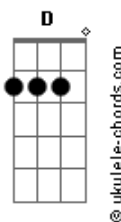

YUNGBLUD - The Lonely And The Broken

tom:

G

[Primeira Parte]

Am7 C G
There is a broken heart
D Am7
Hid underneath the burning car
C
A frightened fallen star
G D
An empty table by?the?bar
Am7 C
It's sad, don't?run away
G D
Don't hate yourself or misbehave

[Pré-Refrão]

Am7 C
We?are, we are
G
The lonely ones
D
We are, we are

[Segunda Parte]

Am7 C G
There is a fading dream
D
Hid underneath the mezzanine
Am7 C G
The often silent stream
D Am7
That someone you know won't believe
C G
It's said we're all the same
D
I hear you call, I feel your pain

[Pré-Refrão]

Am7 C
We are, we are

The lonely ones

Acordes

G D
We are, we are

[Refrão]

Am7 C G
So take me away
D
I'm sick of this place
Am7 C G D
You know I am
Am7 C G
They will laugh, you will cry
D
When we all lay down to die

Am7 C G D
I won't forget you
Am7 C G D
I won't forget you
Am7 C G D
I won't forget you
Am7 C G D
I won't forget you
Am7 C G D
I won't forget you

[Refrão]

Am7 C G D
So take me away
Am7
I'm sick of this place
C G D
You know I am
Am7 C G
They will laugh, you will cry
D
When we all lay down to die

Am7 C G D
I won't forget you
Am7 C G D
I won't forget you
Am7 C G D
I won't forget you