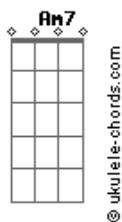

YUNGBLUD - The Lonely And The Broken

tom:

G

[Primeira Parte]

Am7 C G
There is a broken heart
D Am7
Hid underneath the burning car
C
A frightened fallen star
G D
An empty table by?the?bar
Am7 C
It's sad, don't?run away
G D
Don't hate yourself or misbehave

[Pré-Refrão]

Am7 C
We?are, we are
G
The lonely ones
D
We are, we are

[Segunda Parte]

Am7 C G
There is a fading dream
D
Hid underneath the mezzanine
Am7 C G
The often silent stream
D Am7
That someone you know won't believe
C G
It's said we're all the same
D
I hear you call, I feel your pain

[Pré-Refrão]

Am7 C
We are, we are

The lonely ones

Acordes

G D
We are, we are

[Refrão]

Am7 C G
So take me away
D
I'm sick of this place
Am7 C G D
You know I am
Am7 C G
They will laugh, you will cry
D
When we all lay down to die

Am7 C G D
I won't forget you
Am7 C G D
I won't forget you
Am7 C G D
I won't forget you
Am7 C G D
I won't forget you
Am7 C G D
I won't forget you

[Refrão]

Am7 C G D
So take me away
Am7
I'm sick of this place
C G D
You know I am
Am7 C G
They will laugh, you will cry
D
When we all lay down to die

Am7 C G D
I won't forget you
Am7 C G D
I won't forget you
Am7 C G D
I won't forget you