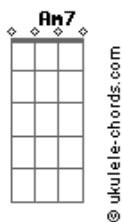

YUNGBLUD - The Lonely And The Broken

tom:

G

[Primeira Parte]

Am7 C G
There is a broken heart
D Am7
Hid underneath the burning car
C
A frightened fallen star
G D
An empty table by the bar
Am7 C
It's sad, don't run away
G D
Don't hate yourself or misbehave

[Pré-Refrão]

Am7 C
We are, we are
G
The lonely ones
D
We are, we are

[Segunda Parte]

Am7 C G
There is a fading dream
D
Hid underneath the mezzanine
Am7 C G
The often silent stream
D Am7
That someone you know won't believe
C G
It's said we're all the same
D
I hear you call, I feel your pain

[Pré-Refrão]

Am7 C
We are, we are

The lonely ones

Acordes

G D
We are, we are

[Refrão]

Am7 C G
So take me away
D
I'm sick of this place
Am7 C G D
You know I am
Am7 C G
They will laugh, you will cry
D
When we all lay down to die

Am7 C G D
I won't forget you
Am7 C G D
I won't forget you
Am7 C G D
I won't forget you
Am7 C G D
I won't forget you
Am7 C G D
I won't forget you

[Refrão]

Am7 C G D
So take me away
Am7
I'm sick of this place
C G D
You know I am
Am7 C G
They will laugh, you will cry
D
When we all lay down to die

Am7 C G D
I won't forget you
Am7 C G D
I won't forget you
Am7 C G D
I won't forget you