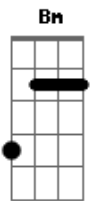

© ukulele-chords.com