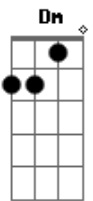

© ukulele-chords.com

© ukulele-chords.com