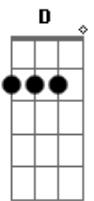

© ukulele-chords.com