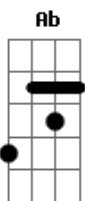

E Am F
I can't find the light

C E
All i wanna do is kill somebody

Am F C
Kill somebody, kill somebody like you

E Am F
You, you, you, you

C E
All i wanna do is kill somebody

Am F C
Kill somebody, kill somebody like you

E Am
You, you, you, you

C E
Today you turned me like a cork screw

Am
Filed me like a lawsuit

F
(put words in my mouth

C
That i don't want you to)

E Am F
And i lost my clout

C E
And my time is acting as my currency

Am
You can't take that away from me

F
Cheat the young with no accountability

C E Am F

shoot me down

C E
All i wanna do is kill somebody
Am F C
Kill somebody, kill somebody like you
E Am F
You, you, you, you

C E
All i wanna do is kill somebody
Am F C
Kill somebody, kill somebody like you
E Am F
You, you, you, you

C E
Right, right now i feel like an alien
Am F
Like i'm sitting in a state of perpetual frustration
C E
Go on, shove me again, fuck with my head
Am F
Leave me for dead, please?

C
And yet you may think

E
You may think this is a metaphor

Am
Something you've never heard before

F C
A note i found on the floor and then subconsciously pinned to the door

E Am
but then you motherfuckers could cross

F
A mountain and i still won't believe what you thought

C E
All i wanna do is kill somebody
Am F C
Kill somebody, kill somebody like you
E Am F
You, you, you, you

C E
All i wanna do is kill somebody
Am F C
Kill somebody, kill somebody like you
E Am
You, you, you, you

C E
All i wanna do is kill somebody
Am F C
Kill somebody, kill somebody like you
E Am F
You, you, you, you

Acordes