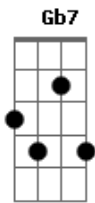

[Segunda Parte]

G7M Aadd9 Dadd9 G7M Aadd9 Bm7
Motto shiritai koto ikutsu mo aru no
G7M Aadd9 Bm7
Nakushita wake janai
G7M Aadd9 Dadd9
Moto no basho he modoru dake

Acordes

© ukulele-chords.com

© ukulele-chords.com

© ukulele-chords.com

© ukulele-chords.com

© ukulele-chords.com

© ukulele-chords.com

© ukulele-chords.com

ukulele-chords.com

ukulele-chords.com

Bm7 Aadd9 G7M
Chigau hito wo ai shita
Bm7 Aadd9 G7M Aadd9
Wakaru you na ki ga shi te naita