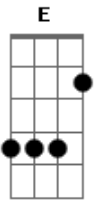

© ukulele-chords.com