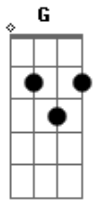

© ukulele-chords.com