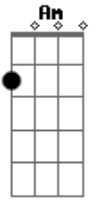

© ukulele-chords.com