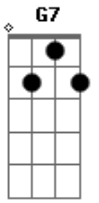

© ukulele-chords.com