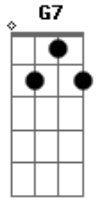

© ukulele-chords.com