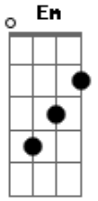

© ukulele-chords.com