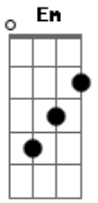

Yuck - Suicide Policeman

Tom: D

(com acordes na forma de C)
 Capotraste na 2ª casa
 Intro: C G

C E
 If you conjure up a fear
 Am G G7
 Make it loud so I can hear the tambourine
 C G
 Just want to let you know
 C E Am
 I could be your suicide policeman
 G G7

Don't you go,
 C G Am
 til my eyes have left your face
 Em Am
 Everybody hurts in ways
 Em G
 I can't believe.
 Am Em
 Everybody hurts in ways
 Am Em G
 I can't relate to my predicament.

Solo 4x: Am Em Am Em G

Solo 4x:

Acordes

© ukulele-chords.com

© ukulele-chords.com

© ukulele-chords.com

© ukulele-chords.com

© ukulele-chords.com

© ukulele-chords.com