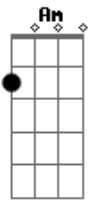

© ukulele-chords.com