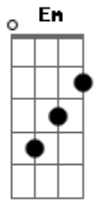

© ukulele-chords.com