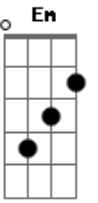

© ukulele-chords.com