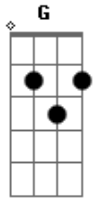

© ukulele-chords.com