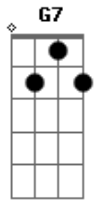

© ukulele-chords.com