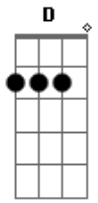

Yuck - Suicide Policeman

Tom: D

(com acordes na forma de C)
Capotraste na 2ª casa
Intro: C G

C E
If you conjure up a fear
Am G G7
Make it loud so I can hear the tambourine
C G
Just want to let you know
C E Am
I could be your suicide policeman
G G7

Don't you go,
C G Am
til my eyes have left your face
Em Am
Everybody hurts in ways
Em G
I can't believe.
Am Em
Everybody hurts in ways
Am Em G
I can't relate to my predicament.

Solo 4x: Am Em Am Em G

Solo 4x:

Acordes

© ukulele-chords.com