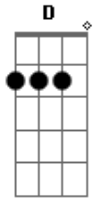

Yuck - Suicide Policeman

Tom: D

(com acordes na forma de C)
Capotraste na 2ª casa
Intro: C G

C E
If you conjure up a fear
Am G G7
Make it loud so I can hear the tambourine
C G
Just want to let you know
C E Am
I could be your suicide policeman
G G7

Don't you go,
C G Am
til my eyes have left your face
Em Am
Everybody hurts in ways
Em G
I can't believe.
Am Em
Everybody hurts in ways
Am Em G
I can't relate to my predicament.

Solo 4x: Am Em Am Em G

Solo 4x:

Acordes

© ukulele-chords.com