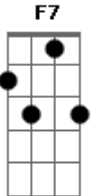

© ukulele-chords.com