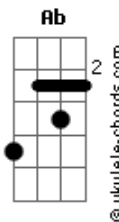

Your Broken Hero - A Letter to Ashley

tom:
 Db (forma dos acordes no tom de D)
 Afinação: Eb Ab Db Gb Bb Eb

Intro: D

[Refrão]

G Bm A G Bm
 Oh Ashley, you were the best part of me
 A G
 Ripped out my heart for me
 Em Bm A
 Now I can bleed for eternity, for eternity
 D
 Oh Ashley, oh Ashley

D
 1! 2! 3! GO!

(G Bm A)
 (G Bm A)

[Primeira Parte]

D
 Oh Britney, the queen of my heart
 Bm G
 The one who left me in the dark, so alone
 D Bm
 I'm so alone, oh Sarah, why did you make me die, inside
 G
 Now I'm dead inside
 D
 Now I'm dead inside

Acordes

[Refrão]

G Bm A G Bm
 Oh Ashley, you were the best part of me
 A G
 Ripped out my heart for me
 Em Bm A
 Now I can bleed for eternity, for eternity

[Segunda Parte]

D
 Oh Sophia, a beautiful name
 Bm
 What to mak? you go insane
 G
 For loving you too much, was I wrong?
 D
 A simple letter to tell me you love me never
 Would've been a better memory than turn it into enemies
 Bm
 Then tell me I need therapy from everything you did to me
 G D
 The jealousy was mentally draining me from my misery

[Refrão]

G Bm A G Bm
 Oh Ashley, you were the best part of me
 A G
 Ripped out my heart for me
 Em Bm A
 Now I can bleed for eternity, for eternity
 D
 Oh Ashley, oh Ashley