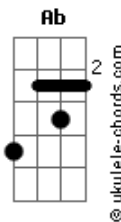

Your Broken Hero - A Letter to Ashley

tom:
 Db (forma dos acordes no tom de D)
 Afinação: Eb Ab Db Gb Bb Eb

Intro: D

[Refrão]

G Bm A G Bm
 Oh Ashley, you were the best part of me
 A G
 Ripped out my heart for me
 Em Bm A
 Now I can bleed for eternity, for eternity
 D
 Oh Ashley, oh Ashley

D
 1! 2! 3! GO!

(G Bm A)
 (G Bm A)

[Primeira Parte]

D
 Oh Britney, the queen of my heart
 Bm G
 The one who left me in the dark, so alone
 D Bm
 I'm so alone, oh Sarah, why did you make me die, inside
 G
 Now I'm dead inside
 D
 Now I'm dead inside

Acordes

[Refrão]

G Bm A G Bm
 Oh Ashley, you were the best part of me
 A G
 Ripped out my heart for me
 Em Bm A
 Now I can bleed for eternity, for eternity

[Segunda Parte]

D
 Oh Sophia, a beautiful name
 Bm
 What to mak? you go insane
 G
 For loving you too much, was I wrong?
 D
 A simple letter to tell me you love me never
 Would've been a better memory than turn it into enemies
 Bm
 Then tell me I need therapy from everything you did to me
 G D
 The jealousy was mentally draining me from my misery

[Refrão]

G Bm A G Bm
 Oh Ashley, you were the best part of me
 A G
 Ripped out my heart for me
 Em Bm A
 Now I can bleed for eternity, for eternity
 D
 Oh Ashley, oh Ashley