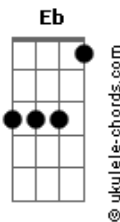

Your Broken Hero - A Letter to Ashley

tom:
 Db (forma dos acordes no tom de D)
 Afinação: Eb Ab Db Gb Bb Eb

Intro: D

[Refrão]

G Bm A G Bm
 Oh Ashley, you were the best part of me
 A G
 Ripped out my heart for me
 Em Bm A
 Now I can bleed for eternity, for eternity
 D
 Oh Ashley, oh Ashley

D
 1! 2! 3! GO!

(G Bm A)
 (G Bm A)

[Primeira Parte]

D
 Oh Britney, the queen of my heart
 Bm G
 The one who left me in the dark, so alone
 D Bm
 I'm so alone, oh Sarah, why did you make me die, inside
 G
 Now I'm dead inside
 D
 Now I'm dead inside

Acordes

[Refrão]

G Bm A G Bm
 Oh Ashley, you were the best part of me
 A G
 Ripped out my heart for me
 Em Bm A
 Now I can bleed for eternity, for eternity

[Segunda Parte]

D
 Oh Sophia, a beautiful name
 Bm
 What to mak? you go insane
 G
 For loving you too much, was I wrong?
 D
 A simple letter to tell me you love me never
 Would've been a better memory than turn it into enemies
 Bm
 Then tell me I need therapy from everything you did to me
 G D
 The jealousy was mentally draining me from my misery

[Refrão]

G Bm A G Bm
 Oh Ashley, you were the best part of me
 A G
 Ripped out my heart for me
 Em Bm A
 Now I can bleed for eternity, for eternity
 D
 Oh Ashley, oh Ashley